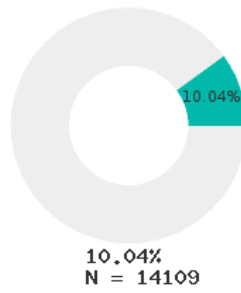

2023 CTE SUMMARY REPORT

STAR CITY SCHOOL DISTRICT - 4003000

State Participants

State Concentrators

State Completers

Consortium Participants

Consortium Concentrators

Consortium Completers