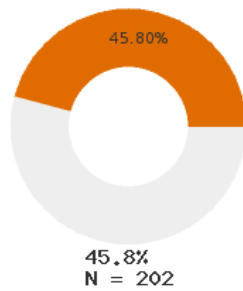

2023 CTE SUMMARY REPORT

STAR CITY SCHOOL DISTRICT - 4003000

State Participants

State Concentrators

State Completers

Consortium Participants

Consortium Concentrators

Consortium Completers