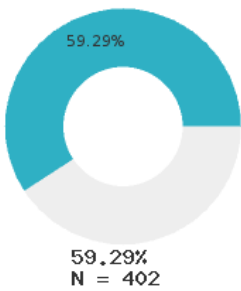

2023 CTE SUMMARY REPORT

STAR CITY SCHOOL DISTRICT - 4003000

State Participants

State Concentrators

State Completers

Consortium Participants

Consortium Concentrators

Consortium Completers