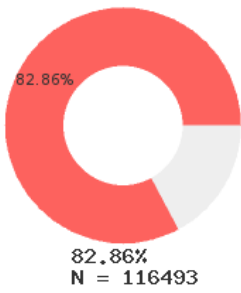

2023 CTE SUMMARY REPORT

STAR CITY SCHOOL DISTRICT - 4003000

State Participants

State Concentrators

State Completers

Consortium Participants

Consortium Concentrators

Consortium Completers