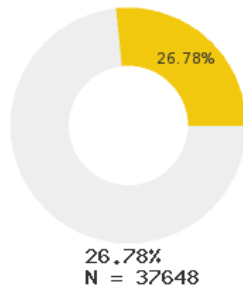

2023 CTE SUMMARY REPORT

STAR CITY SCHOOL DISTRICT - 4003000

State Participants

State Concentrators

State Completers

Consortium Participants

Consortium Concentrators

Consortium Completers