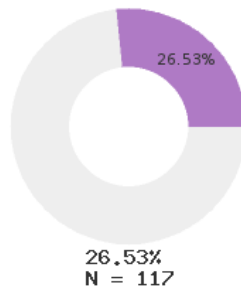

2023 CTE SUMMARY REPORT

STAR CITY SCHOOL DISTRICT - 4003000

State Participants

State Concentrators

State Completers

Consortium Participants

Consortium Concentrators

Consortium Completers