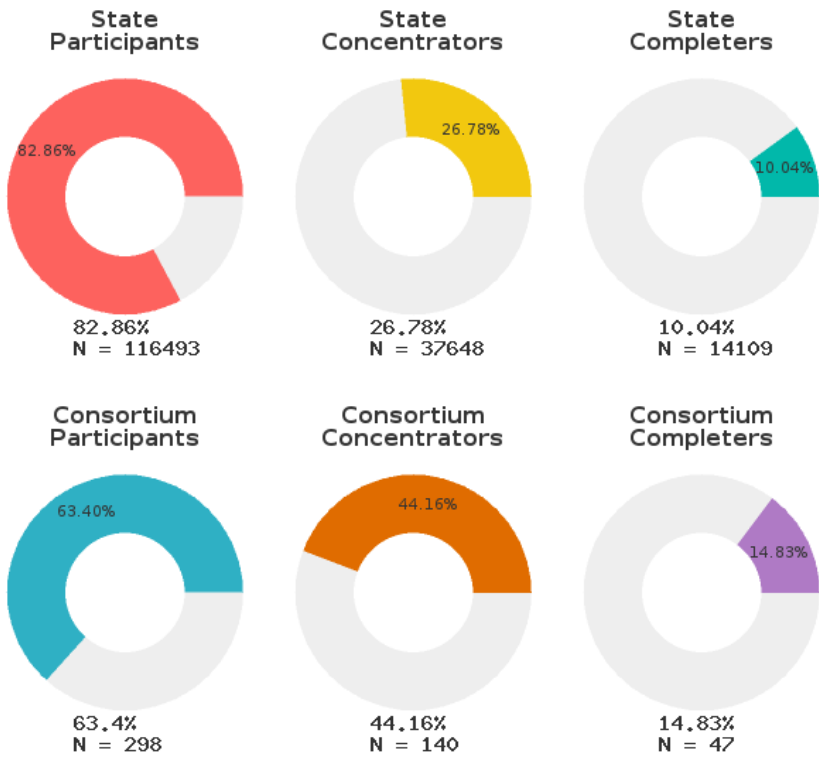

2023 CTE SUMMARY REPORT

YELLVILLE-SUMMIT SCHOOL DISTRICT - 4502000

A [comprehensive program report](#) is available for more detailed information on all performance measures.

Enrollment includes Grades 9-12 students.

PERFORMANCE SCORES RELATIVE TO TARGETS