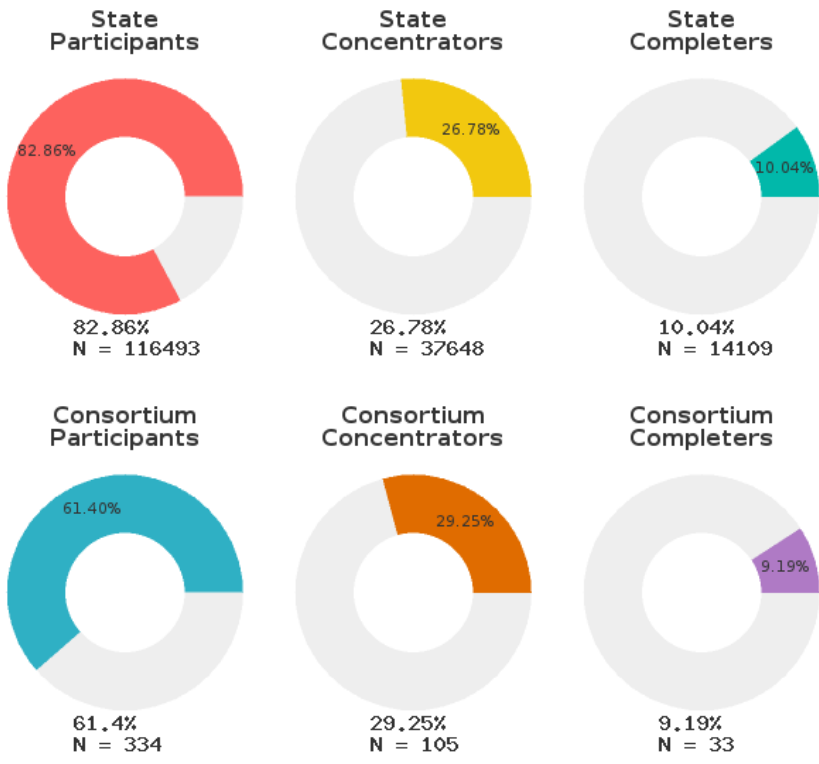

2023 CTE SUMMARY REPORT

GENOA CENTRAL SCHOOL DISTRICT - 4602000

A [comprehensive program report](#) is available for more detailed information on all performance measures.

Enrollment includes Grades 9-12 students.

PERFORMANCE SCORES RELATIVE TO TARGETS