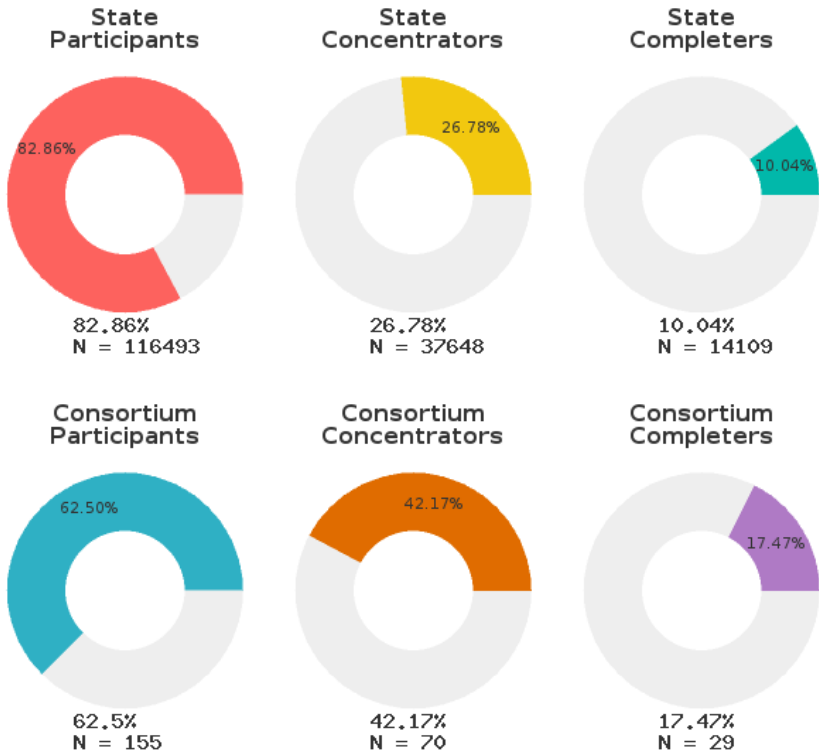

2023 CTE SUMMARY REPORT

CADDO HILLS SCHOOL DISTRICT - 4901000

A [comprehensive program report](#) is available for more detailed information on all performance measures.

Enrollment includes Grades 9-12 students.

PERFORMANCE SCORES RELATIVE TO TARGETS