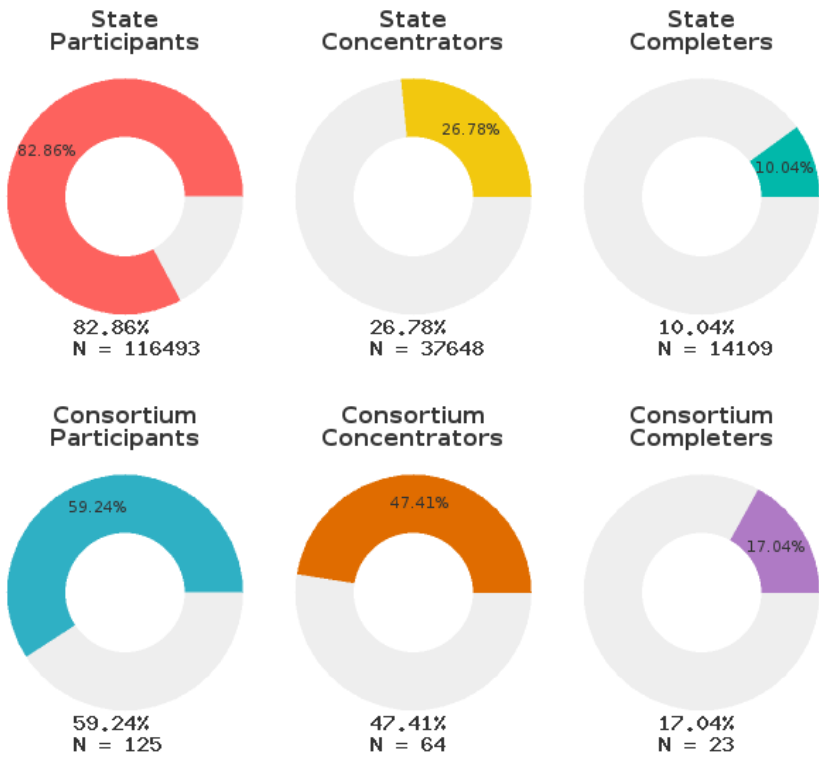

2023 CTE SUMMARY REPORT

MOUNT IDA SCHOOL DISTRICT - 4902000

A [comprehensive program report](#) is available for more detailed information on all performance measures.

Enrollment includes Grades 9-12 students.

PERFORMANCE SCORES RELATIVE TO TARGETS