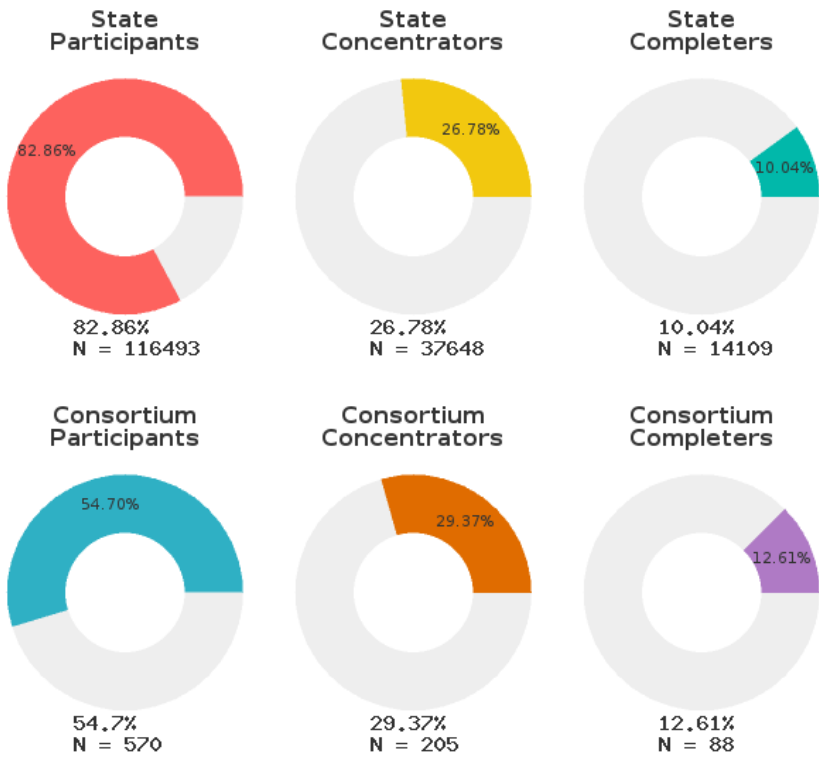

## CAMDEN FAIRVIEW SCHOOL DISTRICT - 5204000

A [comprehensive program report](#) is available for more detailed information on all performance measures.

Enrollment includes Grades 9-12 students.

### PERFORMANCE SCORES RELATIVE TO TARGETS