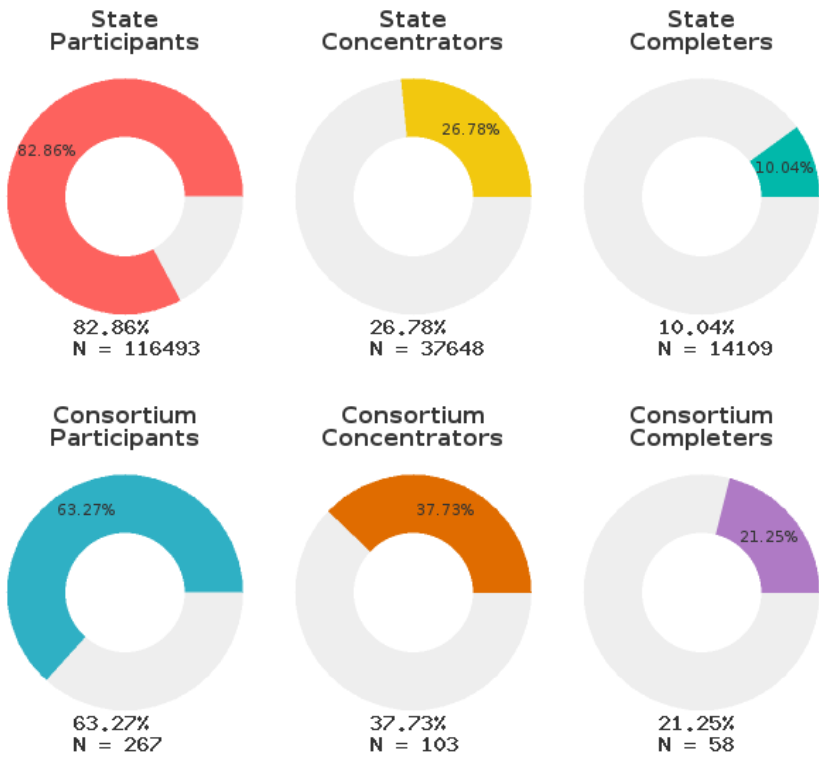

2023 CTE SUMMARY REPORT

COSSATOT RIVER SCHOOL DISTRICT - 5707000

A [comprehensive program report](#) is available for more detailed information on all performance measures.

Enrollment includes Grades 9-12 students.

PERFORMANCE SCORES RELATIVE TO TARGETS