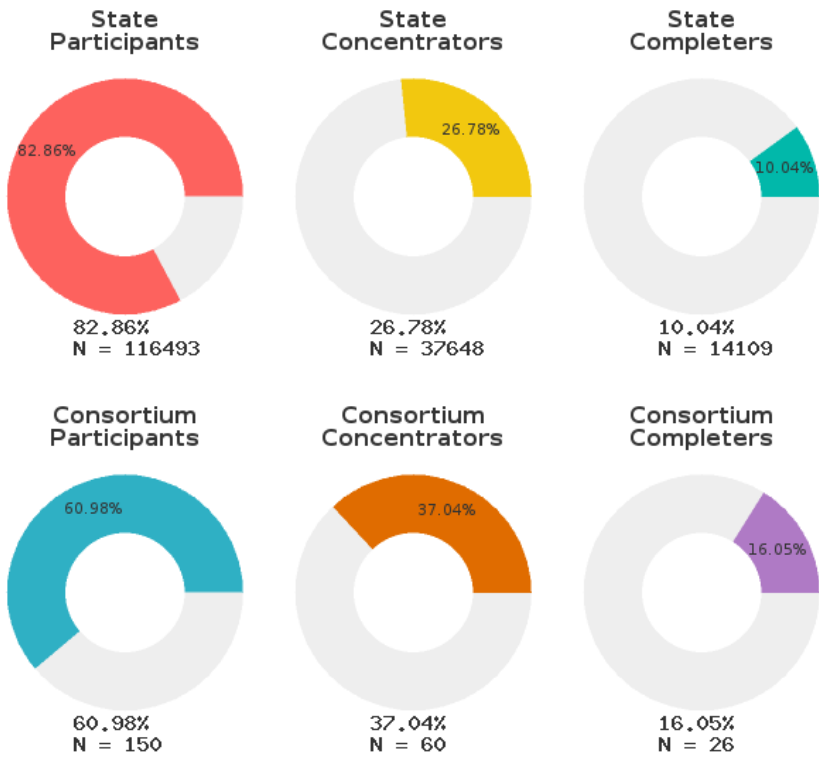

2023 CTE SUMMARY REPORT

OZARK MOUNTAIN SCHOOL DISTRICT - 6505000

A [comprehensive program report](#) is available for more detailed information on all performance measures.

Enrollment includes Grades 9-12 students.

PERFORMANCE SCORES RELATIVE TO TARGETS