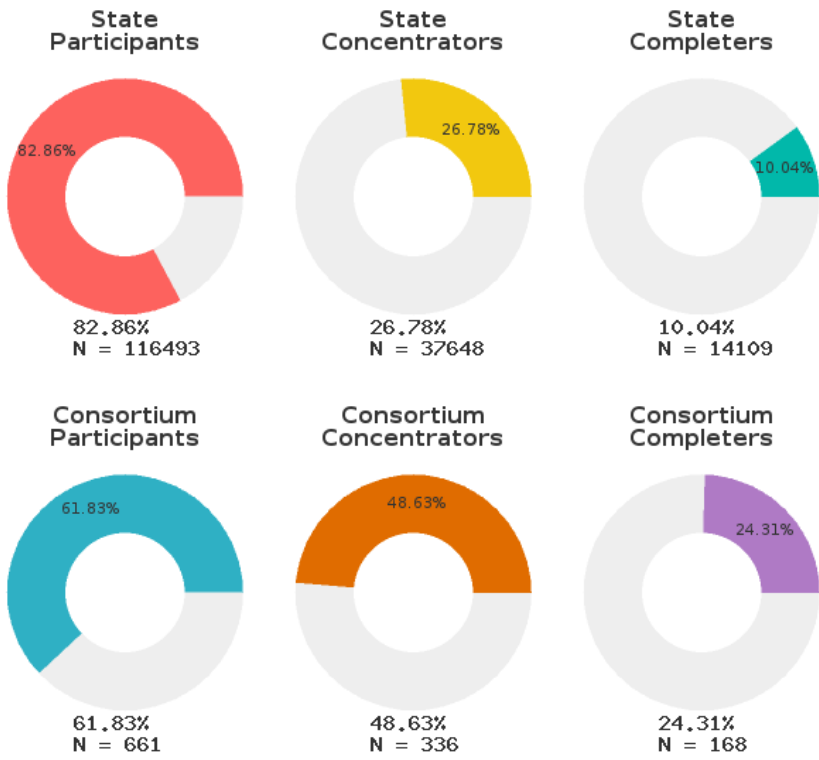

2023 CTE SUMMARY REPORT

DEQUEEN SCHOOL DISTRICT - 6701000

A [comprehensive program report](#) is available for more detailed information on all performance measures.

Enrollment includes Grades 9-12 students.

PERFORMANCE SCORES RELATIVE TO TARGETS