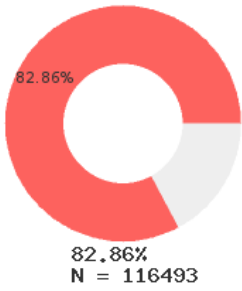

2023 CTE SUMMARY REPORT

HORATIO SCHOOL DISTRICT - 6703000

State Participants

State Concentrators

State Completers

Consortium Participants

Consortium Concentrators

Consortium Completers