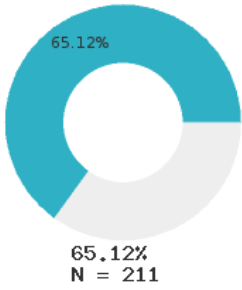

2023 CTE SUMMARY REPORT

HORATIO SCHOOL DISTRICT - 6703000

State Participants

State Concentrators

State Completers

Consortium Participants

Consortium Concentrators

Consortium Completers