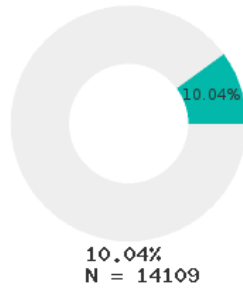

2023 CTE SUMMARY REPORT

HORATIO SCHOOL DISTRICT - 6703000

State Participants

State Concentrators

State Completers

Consortium Participants

Consortium Concentrators

Consortium Completers