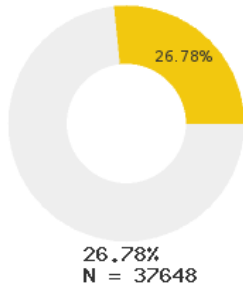

2023 CTE SUMMARY REPORT

HORATIO SCHOOL DISTRICT - 6703000

State Participants

State Concentrators

State Completers

Consortium Participants

Consortium Concentrators

Consortium Completers