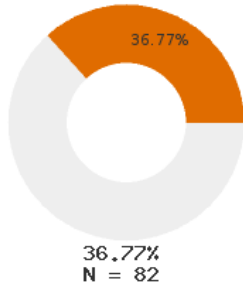

2023 CTE SUMMARY REPORT

HORATIO SCHOOL DISTRICT - 6703000

State Participants

State Concentrators

State Completers

Consortium Participants

Consortium Concentrators

Consortium Completers