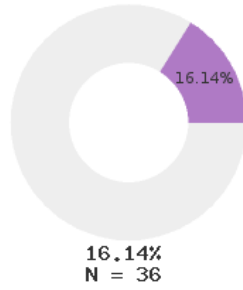

2023 CTE SUMMARY REPORT

HORATIO SCHOOL DISTRICT - 6703000

State Participants

State Concentrators

State Completers

Consortium Participants

Consortium Concentrators

Consortium Completers