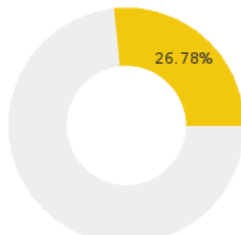

2023 CTE SUMMARY REPORT

BEEBE SCHOOL DISTRICT - 7302000

State Participants

82.86%
N = 116493

State Concentrators

26.78%
N = 37648

State Completers

10.04%
N = 14109