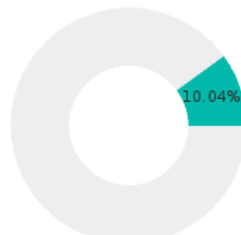

2023 CTE SUMMARY REPORT

BEEBE SCHOOL DISTRICT - 7302000

State Participants

82.86%
N = 116493

State Concentrators

26.78%
N = 37648

State Completers

10.04%
N = 14109