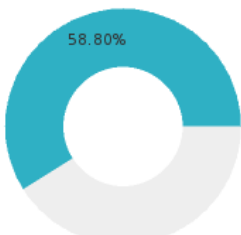

Consortium Participants