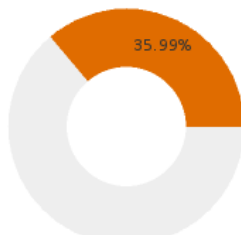

Consortium Concentrators