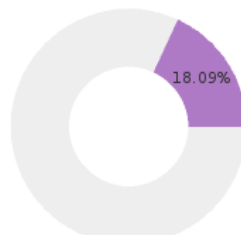

Consortium Completers

18.09%
N = 186