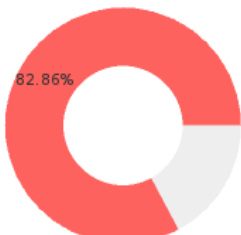

2023 CTE SUMMARY REPORT

BEEBE SCHOOL DISTRICT - 7302000

State Participants

82.86%
N = 116493

State Concentrators

26.78%
N = 37648

State Completers

10.04%
N = 14109