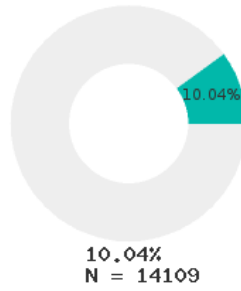

2023 CTE SUMMARY REPORT

RIVERVIEW SCHOOL DISTRICT - 7307000

State Participants

State Concentrators

State Completers

Consortium Participants

Consortium Concentrators

Consortium Completers