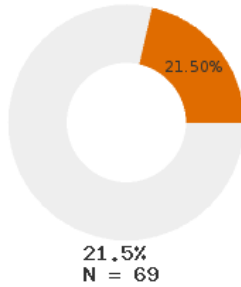

2023 CTE SUMMARY REPORT

RIVERVIEW SCHOOL DISTRICT - 7307000

State Participants

State Concentrators

State Completers

Consortium Participants

Consortium Concentrators

Consortium Completers