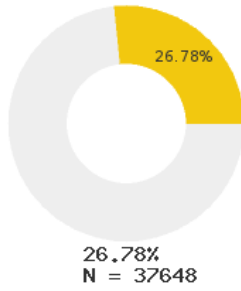

2023 CTE SUMMARY REPORT

RIVERVIEW SCHOOL DISTRICT - 7307000

State Participants

State Concentrators

State Completers

Consortium Participants

Consortium Concentrators

Consortium Completers