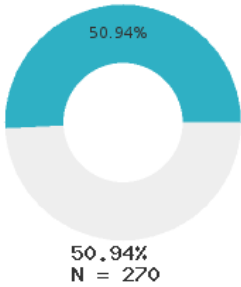

2023 CTE SUMMARY REPORT

RIVERVIEW SCHOOL DISTRICT - 7307000

State Participants

State Concentrators

State Completers

Consortium Participants

Consortium Concentrators

Consortium Completers