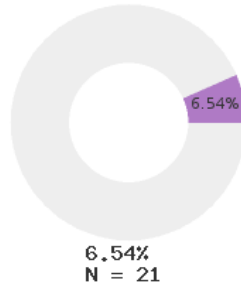

2023 CTE SUMMARY REPORT

RIVERVIEW SCHOOL DISTRICT - 7307000

State Participants

State Concentrators

State Completers

Consortium Participants

Consortium Concentrators

Consortium Completers