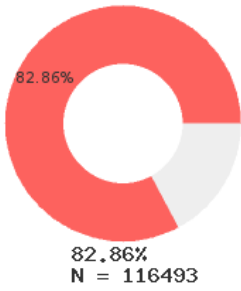

2023 CTE SUMMARY REPORT

RIVERVIEW SCHOOL DISTRICT - 7307000

State Participants

State Concentrators

State Completers

Consortium Participants

Consortium Concentrators

Consortium Completers