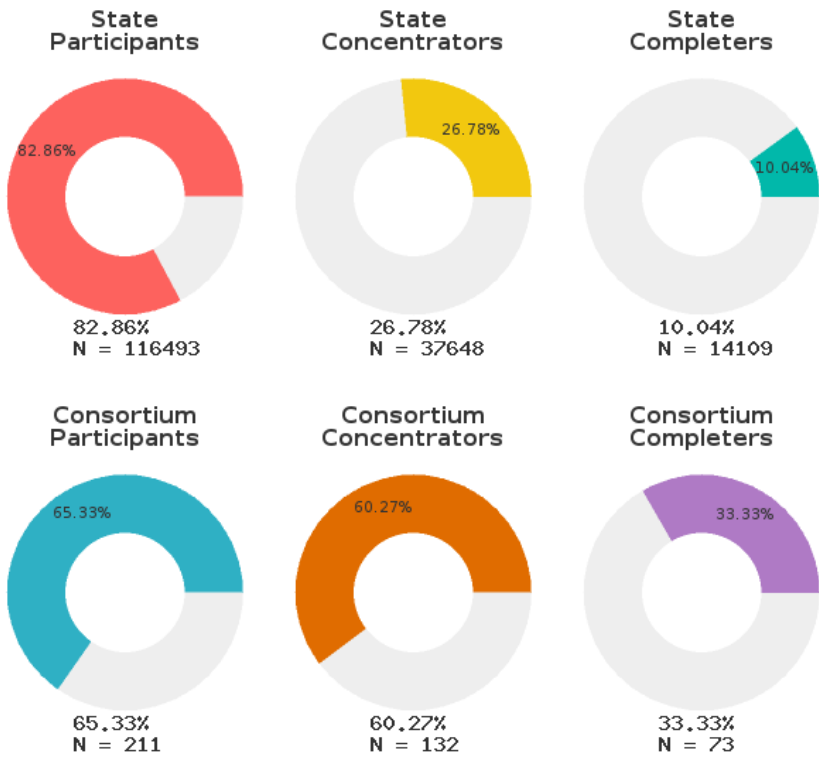

2023 CTE SUMMARY REPORT

ROSE BUD SCHOOL DISTRICT - 7310000

A [comprehensive program report](#) is available for more detailed information on all performance measures.

Enrollment includes Grades 9-12 students.

PERFORMANCE SCORES RELATIVE TO TARGETS