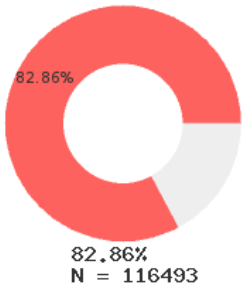

2023 CTE SUMMARY REPORT

SEARCY SCHOOL DISTRICT - 7311000

State Participants

State Concentrators

State Completers

Consortium Participants

Consortium Concentrators

Consortium Completers