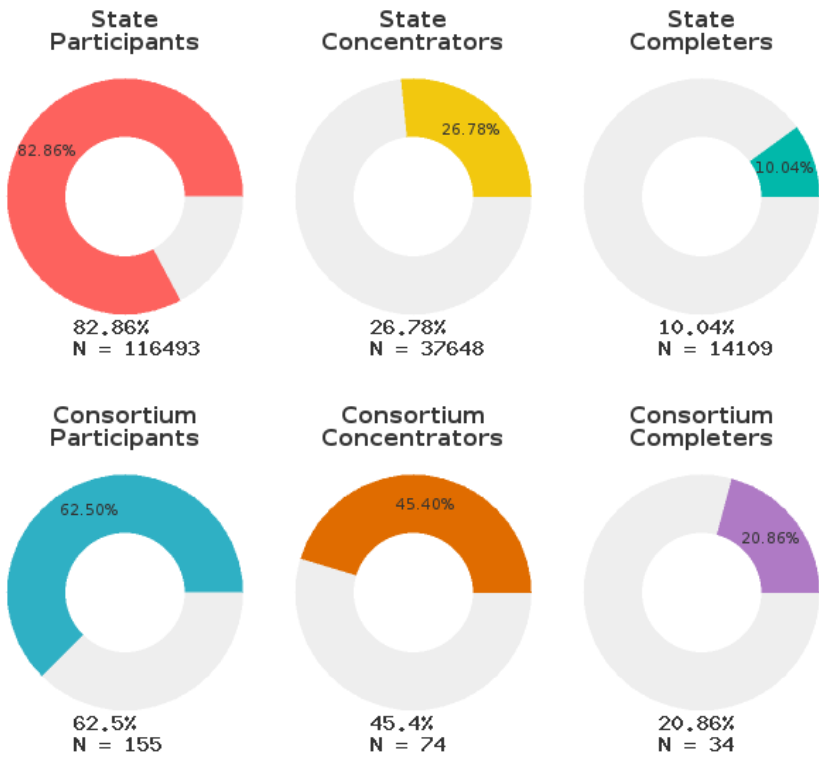

2023 CTE SUMMARY REPORT

MCCRORY SCHOOL DISTRICT - 7403000

A [comprehensive program report](#) is available for more detailed information on all performance measures.

Enrollment includes Grades 9-12 students.

PERFORMANCE SCORES RELATIVE TO TARGETS