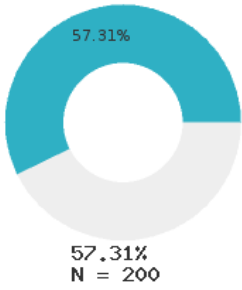

2023 CTE SUMMARY REPORT

DANVILLE SCHOOL DISTRICT - 7503000

State Participants

State Concentrators

State Completers

Consortium Participants

Consortium Concentrators

Consortium Completers