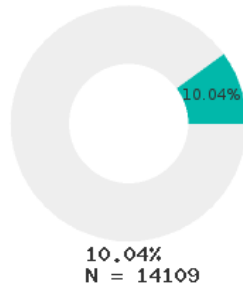

2023 CTE SUMMARY REPORT

DANVILLE SCHOOL DISTRICT - 7503000

State Participants

State Concentrators

State Completers

Consortium Participants

Consortium Concentrators

Consortium Completers