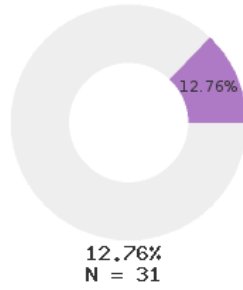

2023 CTE SUMMARY REPORT

DANVILLE SCHOOL DISTRICT - 7503000

State Participants

State Concentrators

State Completers

Consortium Participants

Consortium Concentrators

Consortium Completers