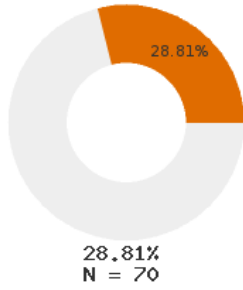

2023 CTE SUMMARY REPORT

DANVILLE SCHOOL DISTRICT - 7503000

State Participants

State Concentrators

State Completers

Consortium Participants

Consortium Concentrators

Consortium Completers