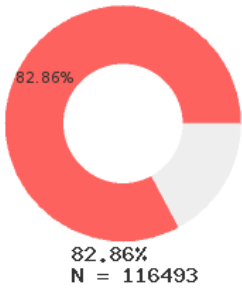

2023 CTE SUMMARY REPORT

DANVILLE SCHOOL DISTRICT - 7503000

State Participants

State Concentrators

State Completers

Consortium Participants

Consortium Concentrators

Consortium Completers