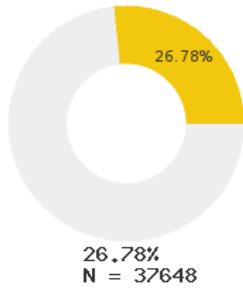

2023 CTE SUMMARY REPORT

DANVILLE SCHOOL DISTRICT - 7503000

State Participants

State Concentrators

State Completers

Consortium Participants

Consortium Concentrators

Consortium Completers