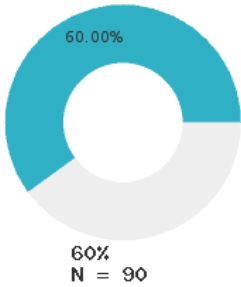

2023 CTE SUMMARY REPORT

WESTERN YELL COUNTY SCHOOL DISTRICT - 7509000

State Participants

State Concentrators

State Completers

Consortium Participants

Consortium Concentrators

Consortium Completers