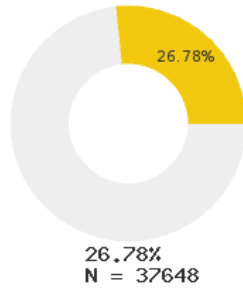

2023 CTE SUMMARY REPORT

WESTERN YELL COUNTY SCHOOL DISTRICT - 7509000

State Participants

State Concentrators

State Completers

Consortium Participants

Consortium Concentrators

Consortium Completers