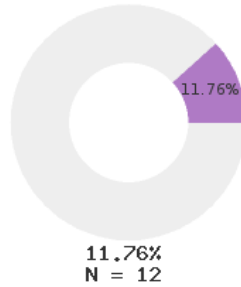

2023 CTE SUMMARY REPORT

WESTERN YELL COUNTY SCHOOL DISTRICT - 7509000

State Participants

State Concentrators

State Completers

Consortium Participants

Consortium Concentrators

Consortium Completers