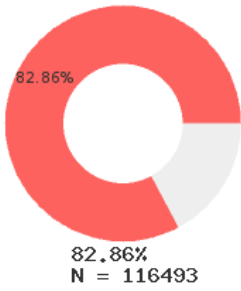

2023 CTE SUMMARY REPORT

WESTERN YELL COUNTY SCHOOL DISTRICT - 7509000

State Participants

State Concentrators

State Completers

Consortium Participants

Consortium Concentrators

Consortium Completers