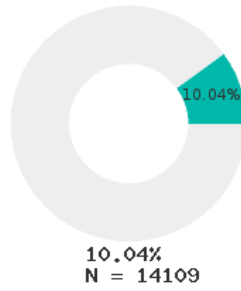

2023 CTE SUMMARY REPORT

WESTERN YELL COUNTY SCHOOL DISTRICT - 7509000

State Participants

State Concentrators

State Completers

Consortium Participants

Consortium Concentrators

Consortium Completers