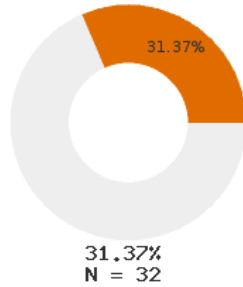

2023 CTE SUMMARY REPORT

WESTERN YELL COUNTY SCHOOL DISTRICT - 7509000

State Participants

State Concentrators

State Completers

Consortium Participants

Consortium Concentrators

Consortium Completers