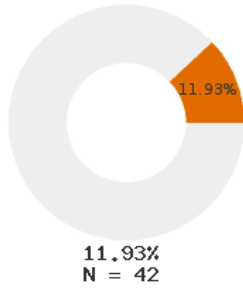

2024 CTE SUMMARY REPORT

DEWITT SCHOOL DISTRICT - 0101000

State Participants

State Concentrators

State Completers

Consortium Participants

Consortium Concentrators

Consortium Completers