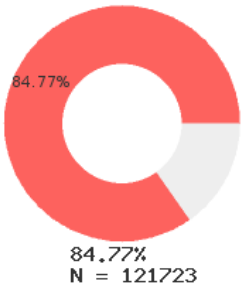

2024 CTE SUMMARY REPORT

DEWITT SCHOOL DISTRICT - 0101000

State Participants

State Concentrators

State Completers

Consortium Participants

Consortium Concentrators

Consortium Completers