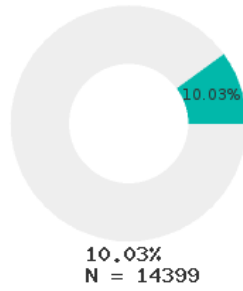

2024 CTE SUMMARY REPORT

DEWITT SCHOOL DISTRICT - 0101000

State Participants

State Concentrators

State Completers

Consortium Participants

Consortium Concentrators

Consortium Completers