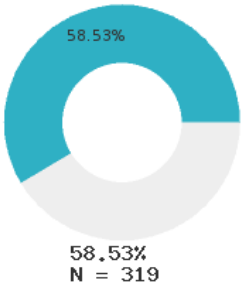

2024 CTE SUMMARY REPORT

DEWITT SCHOOL DISTRICT - 0101000

State Participants

State Concentrators

State Completers

Consortium Participants

Consortium Concentrators

Consortium Completers