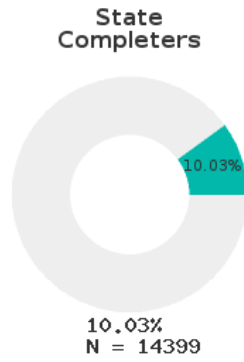

2024 CTE SUMMARY REPORT

BERRYVILLE SCHOOL DISTRICT - 0801000

A [comprehensive program report](#) is available for more detailed information on all performance measures.

Enrollment includes Grades 9-12 students.

PERFORMANCE SCORES RELATIVE TO TARGETS