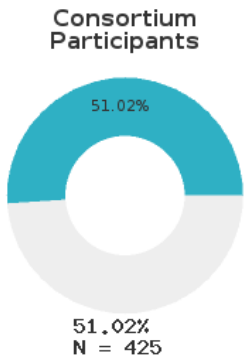

2024 CTE SUMMARY REPORT

BERRYVILLE SCHOOL DISTRICT - 0801000

A [comprehensive program report](#) is available for more detailed information on all performance measures.

Enrollment includes Grades 9-12 students.