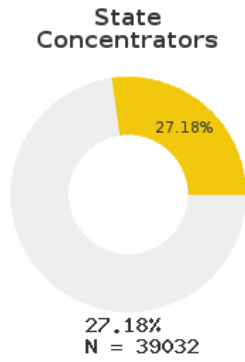

2024 CTE SUMMARY REPORT

BERRYVILLE SCHOOL DISTRICT - 0801000

A [comprehensive program report](#) is available for more detailed information on all performance measures.

Enrollment includes Grades 9-12 students.

PERFORMANCE SCORES RELATIVE TO TARGETS