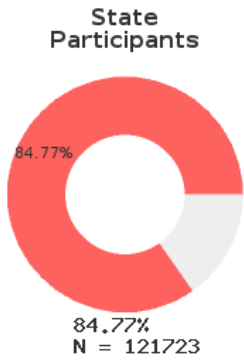

2024 CTE SUMMARY REPORT

BERRYVILLE SCHOOL DISTRICT - 0801000

A [comprehensive program report](#) is available for more detailed information on all performance measures.

Enrollment includes Grades 9-12 students.