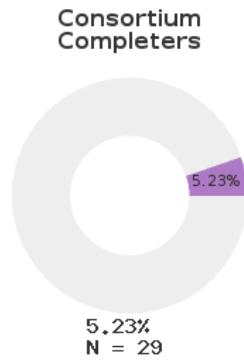

2024 CTE SUMMARY REPORT

BERRYVILLE SCHOOL DISTRICT - 0801000

A [comprehensive program report](#) is available for more detailed information on all performance measures.

Enrollment includes Grades 9-12 students.