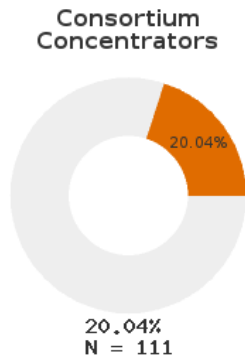

2024 CTE SUMMARY REPORT

BERRYVILLE SCHOOL DISTRICT - 0801000

A [comprehensive program report](#) is available for more detailed information on all performance measures.

Enrollment includes Grades 9-12 students.

PERFORMANCE SCORES RELATIVE TO TARGETS