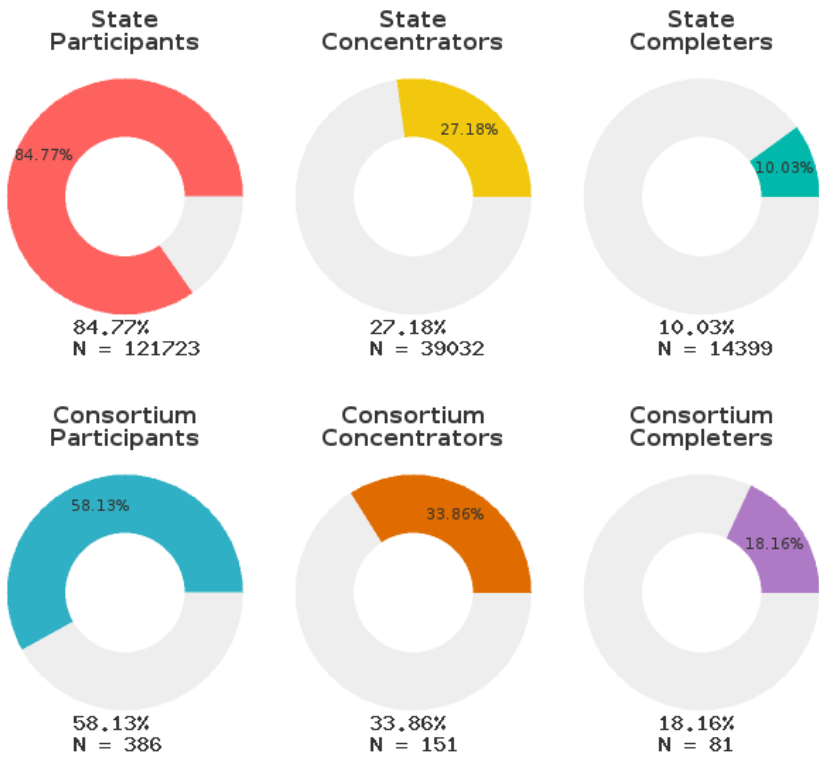

2024 CTE SUMMARY REPORT

GREEN FOREST SCHOOL DISTRICT - 0803000

A [comprehensive program report](#) is available for more detailed information on all performance measures.

Enrollment includes Grades 9-12 students.

PERFORMANCE SCORES RELATIVE TO TARGETS