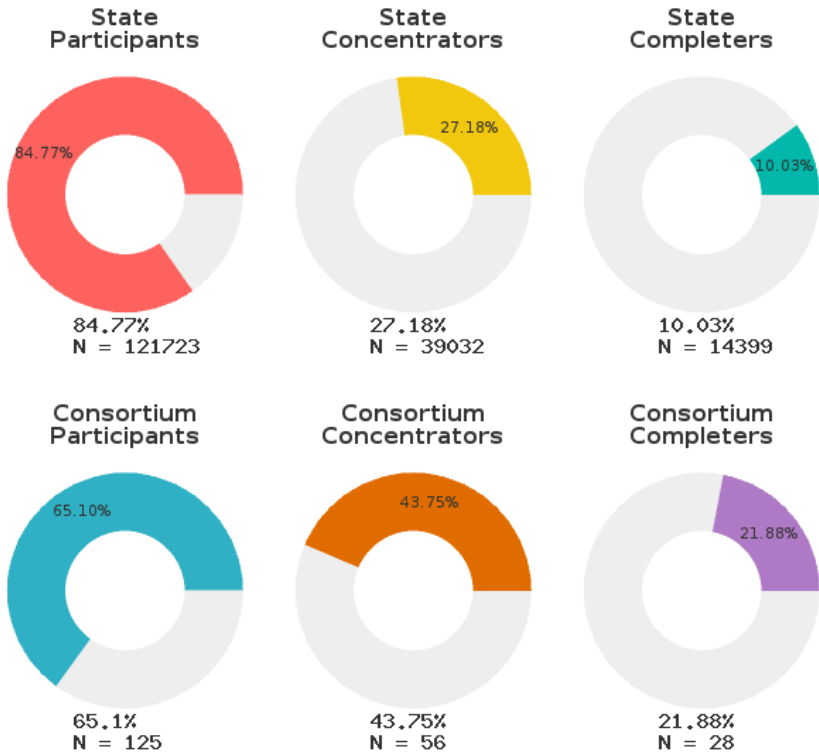

## NEMO VISTA SCHOOL DISTRICT - 1503000

A [comprehensive program report](#) is available for more detailed information on all performance measures.

Enrollment includes Grades 9-12 students.

### PERFORMANCE SCORES RELATIVE TO TARGETS