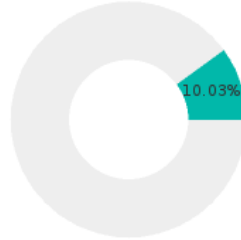

## WESTSIDE CONSOLIDATED SCHOOL DISTRICT (CRAIGHEAD) - 1602000

State Participants

84.77%  
N = 121723

State Concentrators

27.18%  
N = 39032

State Completers

10.03%  
N = 14399

Consortium Participants