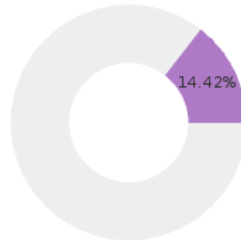

Consortium Completers

14.42%
N = 78

A [comprehensive program report](#) is available for more detailed information on all performance measures.

Enrollment includes Grades 9-12 students.

PERFORMANCE SCORES RELATIVE TO TARGETS