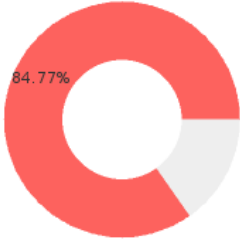

## WESTSIDE CONSOLIDATED SCHOOL DISTRICT (CRAIGHEAD) - 1602000

State Participants

84.77%  
N = 121723

State Concentrators

27.18%  
N = 39032

State Completers

10.03%  
N = 14399

Consortium Participants