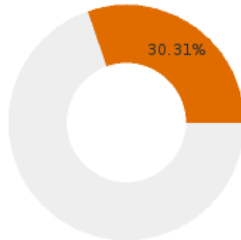

Consortium Concentrators

30.31%
N = 164