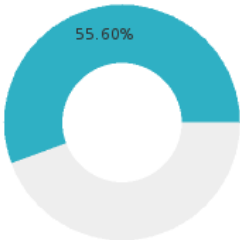

## WESTSIDE CONSOLIDATED SCHOOL DISTRICT (CRAIGHEAD) - 1602000

State Participants

84.77%  
N = 121723

State Concentrators

27.18%  
N = 39032

State Completers

10.03%  
N = 14399

Consortium Participants