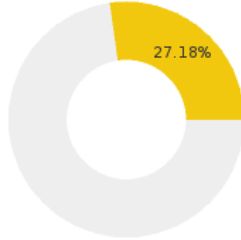

## WESTSIDE CONSOLIDATED SCHOOL DISTRICT (CRAIGHEAD) - 1602000

State Participants

84.77%  
N = 121723

State Concentrators

27.18%  
N = 39032

State Completers

10.03%  
N = 14399

Consortium Participants