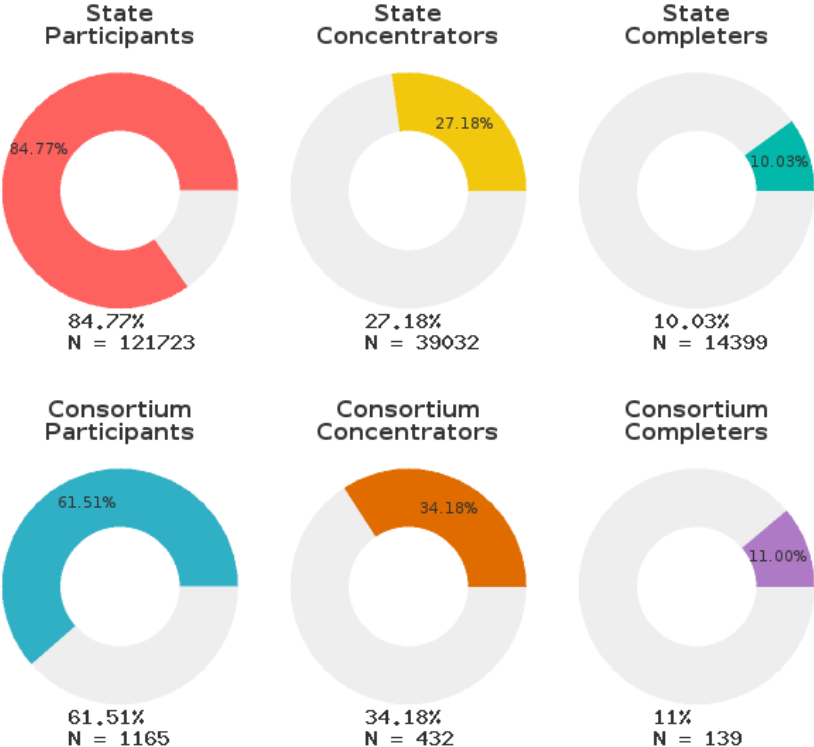

2024 CTE SUMMARY REPORT

LAKE HAMILTON SCHOOL DISTRICT - 2605000

A [comprehensive program report](#) is available for more detailed information on all performance measures.

Enrollment includes Grades 9-12 students.

PERFORMANCE SCORES RELATIVE TO TARGETS