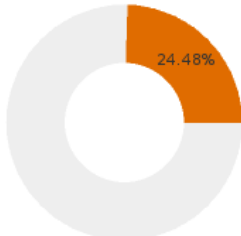

Consortium Concentrators