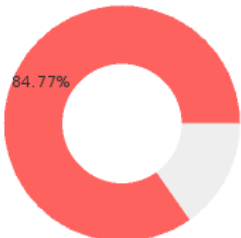

2024 CTE SUMMARY REPORT

GREENE COUNTY TECH SCHOOL DISTRICT - 2807000

State Participants

84.77%
N = 121723

State Concentrators

27.18%
N = 39032

State Completers

10.03%
N = 14399