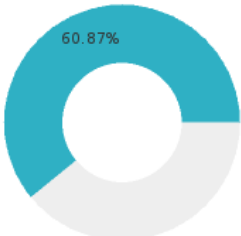

Consortium Participants