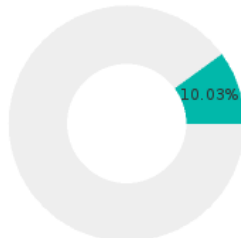

2024 CTE SUMMARY REPORT

GREENE COUNTY TECH SCHOOL DISTRICT - 2807000

State Participants

84.77%
N = 121723

State Concentrators

27.18%
N = 39032

State Completers

10.03%
N = 14399