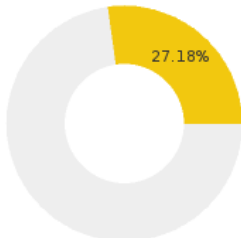

2024 CTE SUMMARY REPORT

GREENE COUNTY TECH SCHOOL DISTRICT - 2807000

State Participants

84.77%
N = 121723

State Concentrators

27.18%
N = 39032

State Completers

10.03%
N = 14399