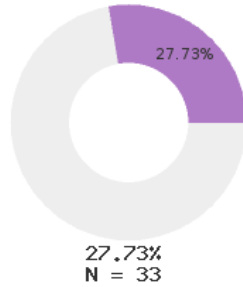

2024 CTE SUMMARY REPORT

CALICO ROCK SCHOOL DISTRICT - 3301000

State Participants

State Concentrators

State Completers

Consortium Participants

Consortium Concentrators

Consortium Completers