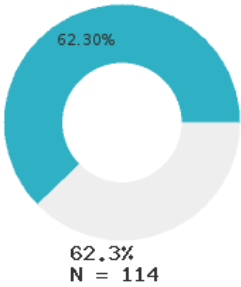

2024 CTE SUMMARY REPORT

CALICO ROCK SCHOOL DISTRICT - 3301000

State Participants

State Concentrators

State Completers

Consortium Participants

Consortium Concentrators

Consortium Completers