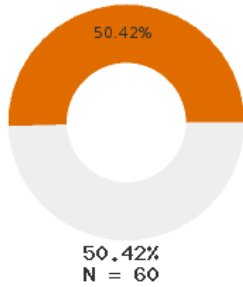

2024 CTE SUMMARY REPORT

CALICO ROCK SCHOOL DISTRICT - 3301000

State Participants

State Concentrators

State Completers

Consortium Participants

Consortium Concentrators

Consortium Completers