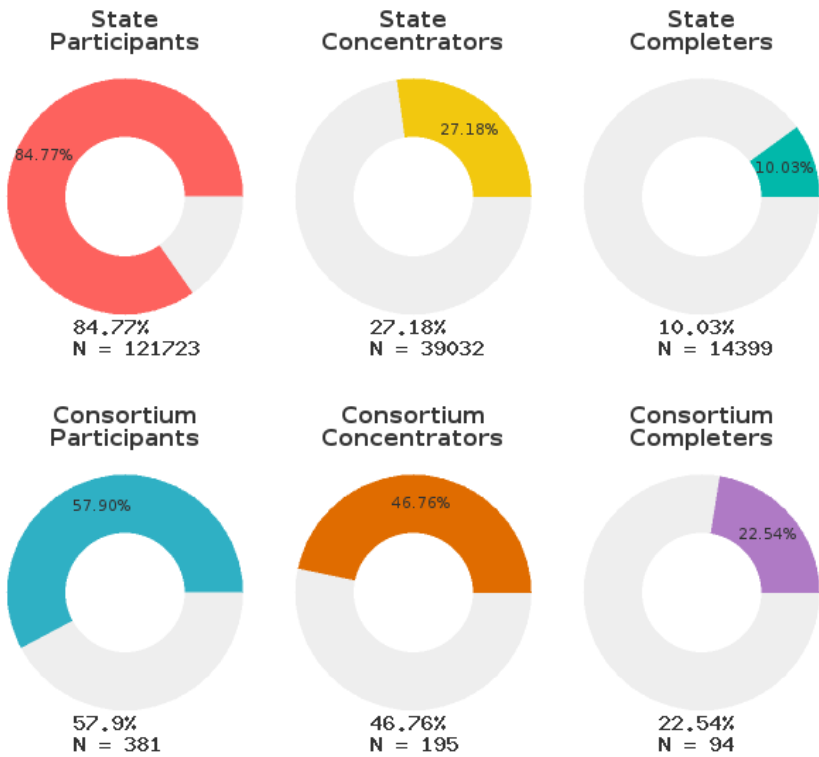

2024 CTE SUMMARY REPORT

STAR CITY SCHOOL DISTRICT - 4003000

A [comprehensive program report](#) is available for more detailed information on all performance measures.

Enrollment includes Grades 9-12 students.

PERFORMANCE SCORES RELATIVE TO TARGETS