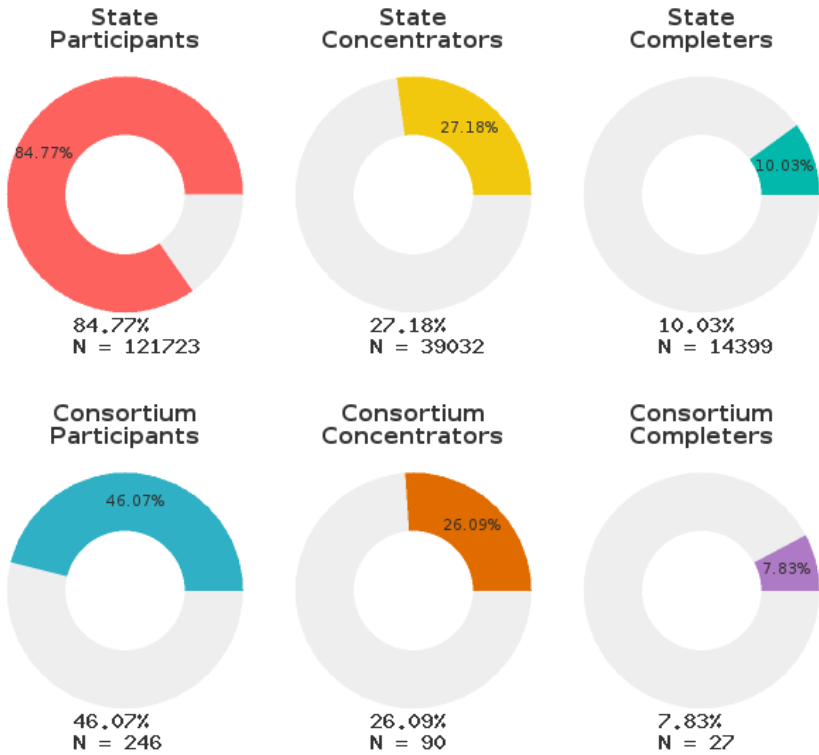

## GENOA CENTRAL SCHOOL DISTRICT - 4602000

A [comprehensive program report](#) is available for more detailed information on all performance measures.

Enrollment includes Grades 9-12 students.

## PERFORMANCE SCORES RELATIVE TO TARGETS