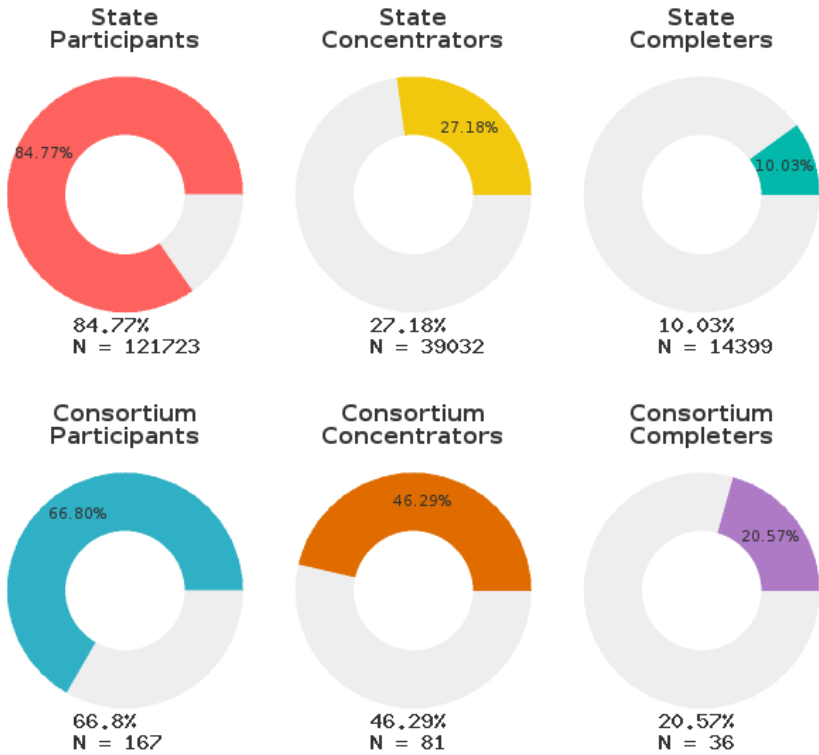

2024 CTE SUMMARY REPORT

CADDO HILLS SCHOOL DISTRICT - 4901000

A [comprehensive program report](#) is available for more detailed information on all performance measures.

Enrollment includes Grades 9-12 students.

PERFORMANCE SCORES RELATIVE TO TARGETS