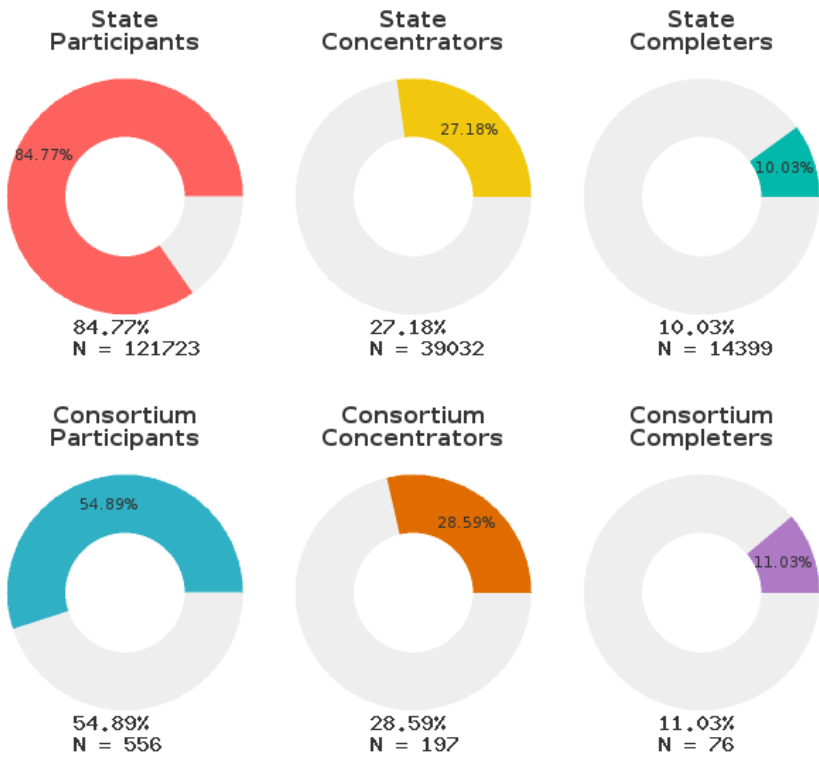

2024 CTE SUMMARY REPORT

CAMDEN FAIRVIEW SCHOOL DISTRICT - 5204000

A [comprehensive program report](#) is available for more detailed information on all performance measures.

Enrollment includes Grades 9-12 students.

PERFORMANCE SCORES RELATIVE TO TARGETS