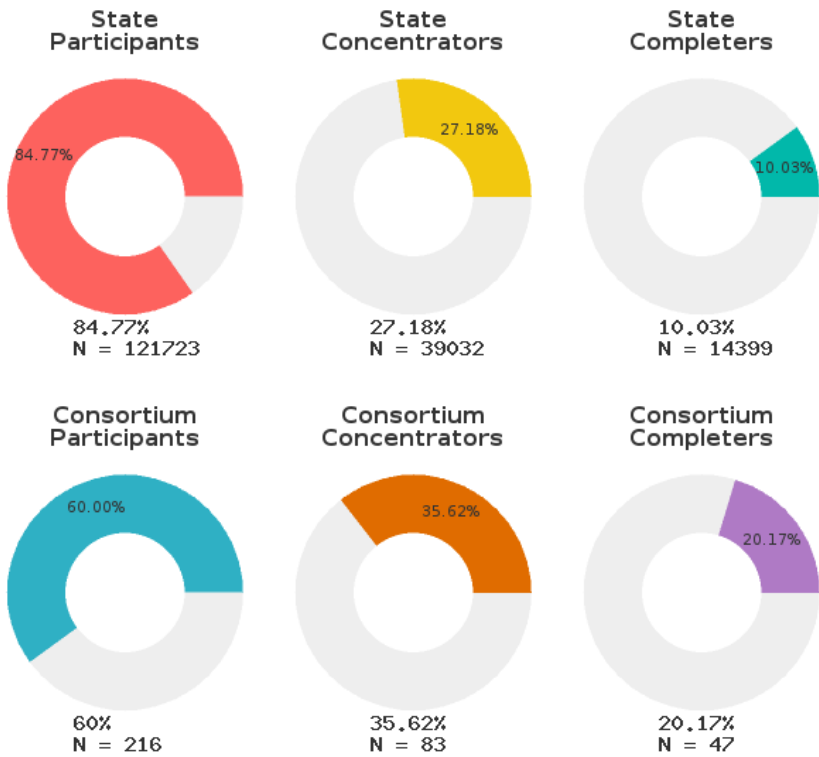

2024 CTE SUMMARY REPORT

SEARCY COUNTY SCHOOL DISTRICT - 6502000

A [comprehensive program report](#) is available for more detailed information on all performance measures.

Enrollment includes Grades 9-12 students.

PERFORMANCE SCORES RELATIVE TO TARGETS