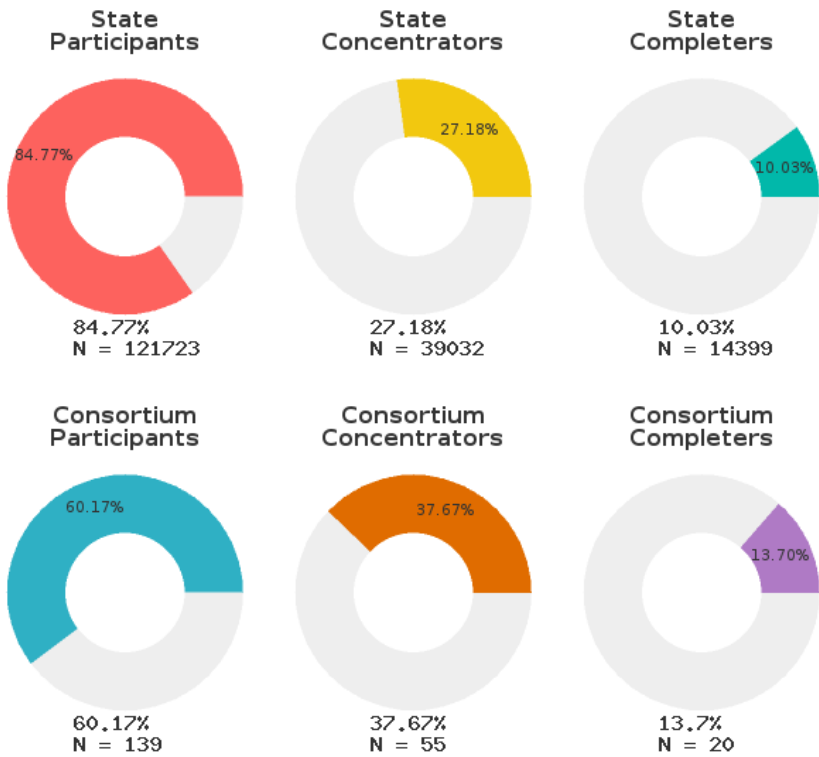

2024 CTE SUMMARY REPORT

OZARK MOUNTAIN SCHOOL DISTRICT - 6505000

A [comprehensive program report](#) is available for more detailed information on all performance measures.

Enrollment includes Grades 9-12 students.

PERFORMANCE SCORES RELATIVE TO TARGETS