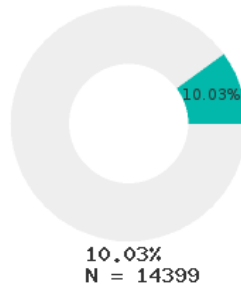

2024 CTE SUMMARY REPORT

SOUTH SIDE SCHOOL DISTRICT (VANBUREN) - 7105000

State Participants

State Concentrators

State Completers

Consortium Participants

Consortium Concentrators

Consortium Completers