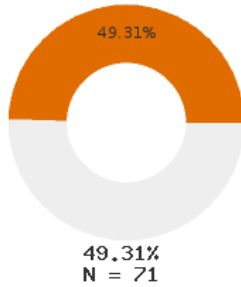

2024 CTE SUMMARY REPORT

SOUTH SIDE SCHOOL DISTRICT (VANBUREN) - 7105000

State Participants

State Concentrators

State Completers

Consortium Participants

Consortium Concentrators

Consortium Completers