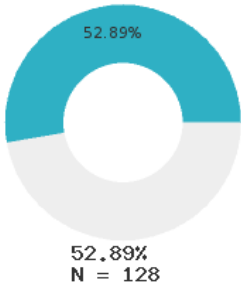

2024 CTE SUMMARY REPORT

SOUTH SIDE SCHOOL DISTRICT (VANBUREN) - 7105000

State Participants

State Concentrators

State Completers

Consortium Participants

Consortium Concentrators

Consortium Completers