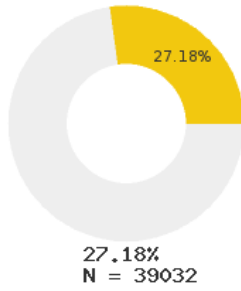

2024 CTE SUMMARY REPORT

SOUTH SIDE SCHOOL DISTRICT (VANBUREN) - 7105000

State Participants

State Concentrators

State Completers

Consortium Participants

Consortium Concentrators

Consortium Completers