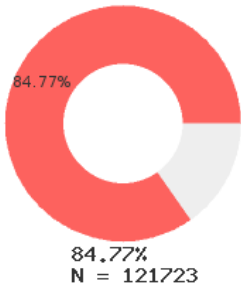

2024 CTE SUMMARY REPORT

SOUTH SIDE SCHOOL DISTRICT (VANBUREN) - 7105000

State Participants

State Concentrators

State Completers

Consortium Participants

Consortium Concentrators

Consortium Completers