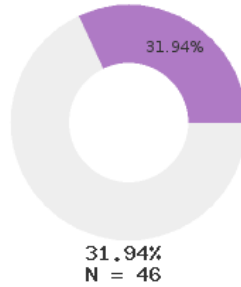

2024 CTE SUMMARY REPORT

SOUTH SIDE SCHOOL DISTRICT (VANBUREN) - 7105000

State Participants

State Concentrators

State Completers

Consortium Participants

Consortium Concentrators

Consortium Completers