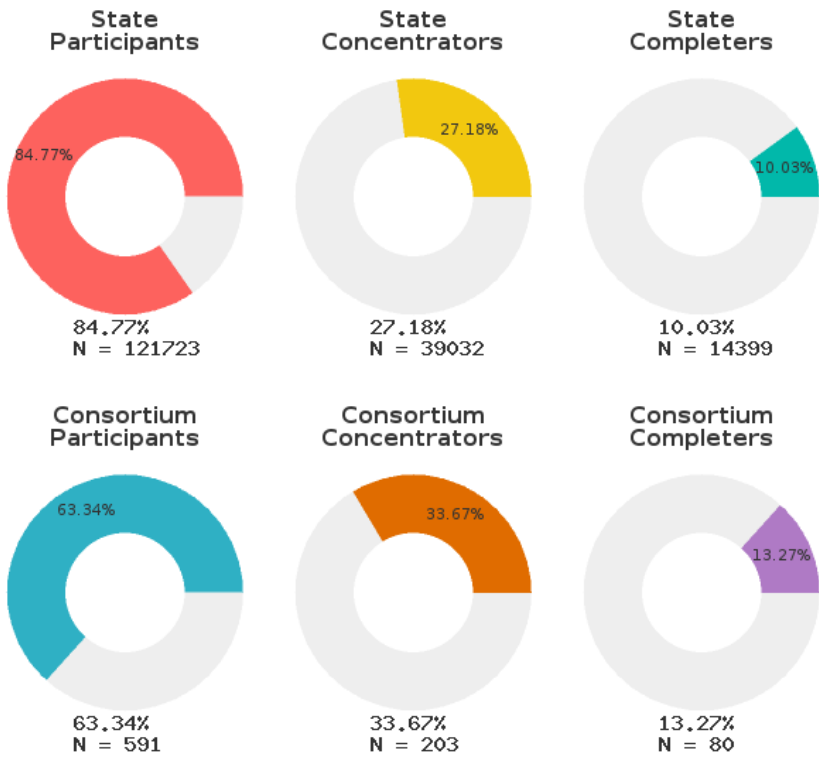

2024 CTE SUMMARY REPORT

PRAIRIE GROVE SCHOOL DISTRICT - 7206000

A [comprehensive program report](#) is available for more detailed information on all performance measures.

Enrollment includes Grades 9-12 students.

PERFORMANCE SCORES RELATIVE TO TARGETS