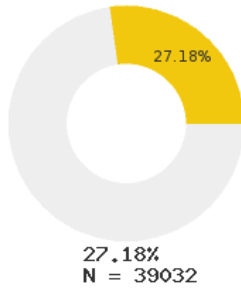

2024 CTE SUMMARY REPORT

WHITE COUNTY CENTRAL SCHOOL DISTRICT - 7304000

State Participants

State Concentrators

State Completers

Consortium Participants

Consortium Concentrators

Consortium Completers