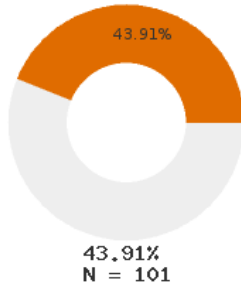

2024 CTE SUMMARY REPORT

WHITE COUNTY CENTRAL SCHOOL DISTRICT - 7304000

State Participants

State Concentrators

State Completers

Consortium Participants

Consortium Concentrators

Consortium Completers