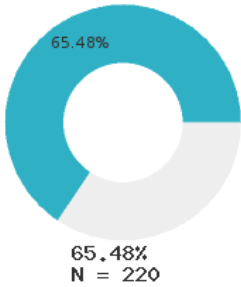

2024 CTE SUMMARY REPORT

WHITE COUNTY CENTRAL SCHOOL DISTRICT - 7304000

State Participants

State Concentrators

State Completers

Consortium Participants

Consortium Concentrators

Consortium Completers