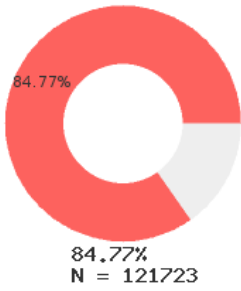

2024 CTE SUMMARY REPORT

WHITE COUNTY CENTRAL SCHOOL DISTRICT - 7304000

State Participants

State Concentrators

State Completers

Consortium Participants

Consortium Concentrators

Consortium Completers