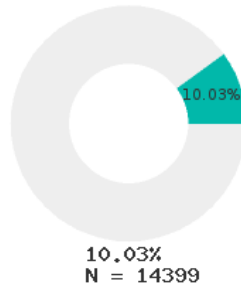

2024 CTE SUMMARY REPORT

WHITE COUNTY CENTRAL SCHOOL DISTRICT - 7304000

State Participants

State Concentrators

State Completers

Consortium Participants

Consortium Concentrators

Consortium Completers