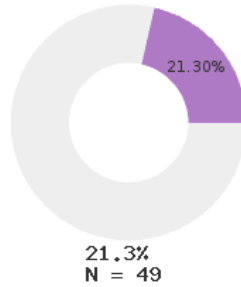

2024 CTE SUMMARY REPORT

WHITE COUNTY CENTRAL SCHOOL DISTRICT - 7304000

State Participants

State Concentrators

State Completers

Consortium Participants

Consortium Concentrators

Consortium Completers