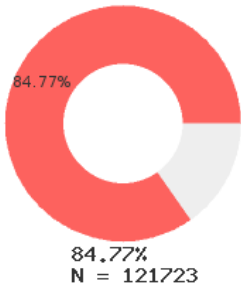

2024 CTE SUMMARY REPORT

WESTERN YELL COUNTY SCHOOL DISTRICT - 7509000

State Participants

State Concentrators

State Completers

Consortium Participants

Consortium Concentrators

Consortium Completers