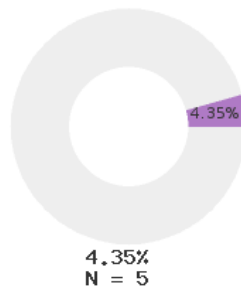

2024 CTE SUMMARY REPORT

WESTERN YELL COUNTY SCHOOL DISTRICT - 7509000

State Participants

State Concentrators

State Completers

Consortium Participants

Consortium Concentrators

Consortium Completers