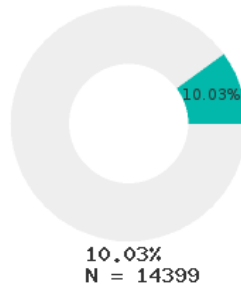

2024 CTE SUMMARY REPORT

WESTERN YELL COUNTY SCHOOL DISTRICT - 7509000

State Participants

State Concentrators

State Completers

Consortium Participants

Consortium Concentrators

Consortium Completers