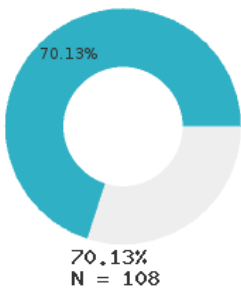

2024 CTE SUMMARY REPORT

WESTERN YELL COUNTY SCHOOL DISTRICT - 7509000

State Participants

State Concentrators

State Completers

Consortium Participants

Consortium Concentrators

Consortium Completers