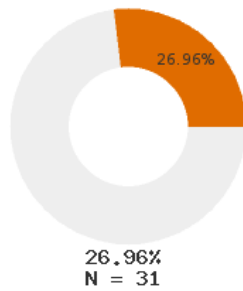

2024 CTE SUMMARY REPORT

WESTERN YELL COUNTY SCHOOL DISTRICT - 7509000

State Participants

State Concentrators

State Completers

Consortium Participants

Consortium Concentrators

Consortium Completers