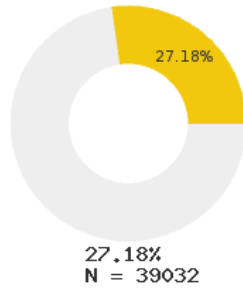

2024 CTE SUMMARY REPORT

WESTERN YELL COUNTY SCHOOL DISTRICT - 7509000

State Participants

State Concentrators

State Completers

Consortium Participants

Consortium Concentrators

Consortium Completers