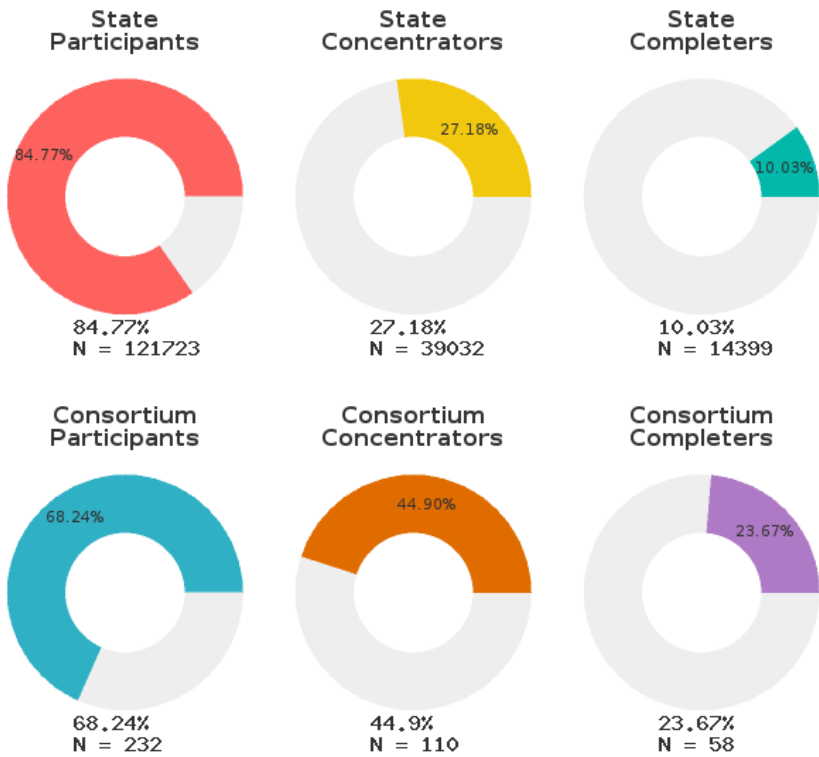

2024 CTE SUMMARY REPORT

TWO RIVERS SCHOOL DISTRICT - 7510000

A [comprehensive program report](#) is available for more detailed information on all performance measures.

Enrollment includes Grades 9-12 students.

PERFORMANCE SCORES RELATIVE TO TARGETS