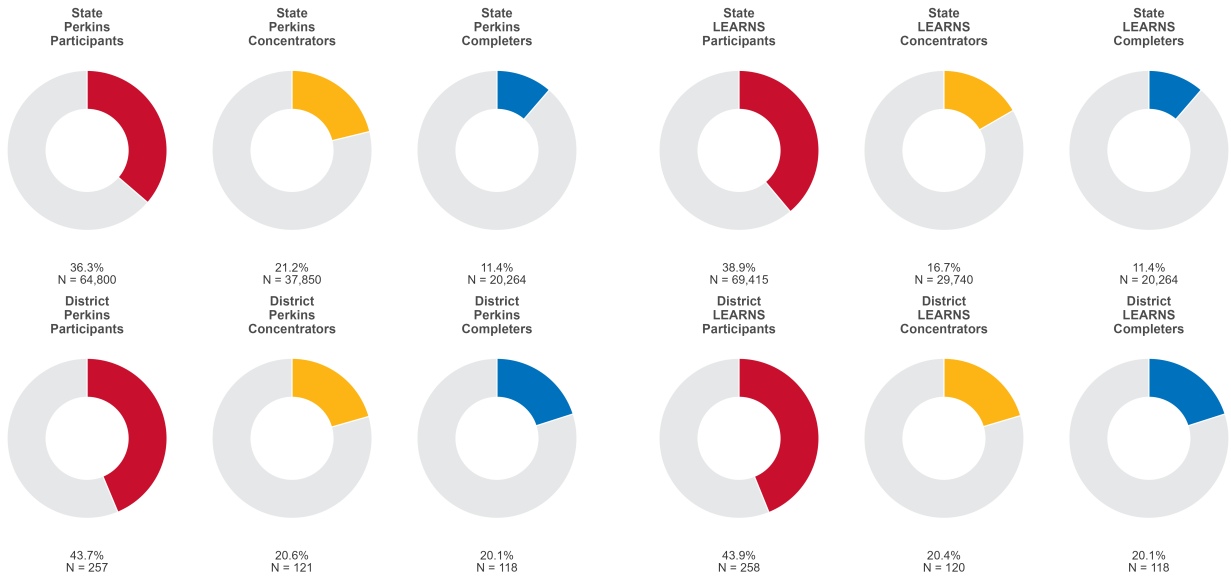

2025 CTE SUMMARY REPORT

STUTTGART SCHOOL DISTRICT

Enrollment includes Grades 8–12 students.

PERFORMANCE SCORES RELATIVE TO TARGETS

CTE Concentrators

A [comprehensive program report](#) is available for more detailed information on all performance measures.