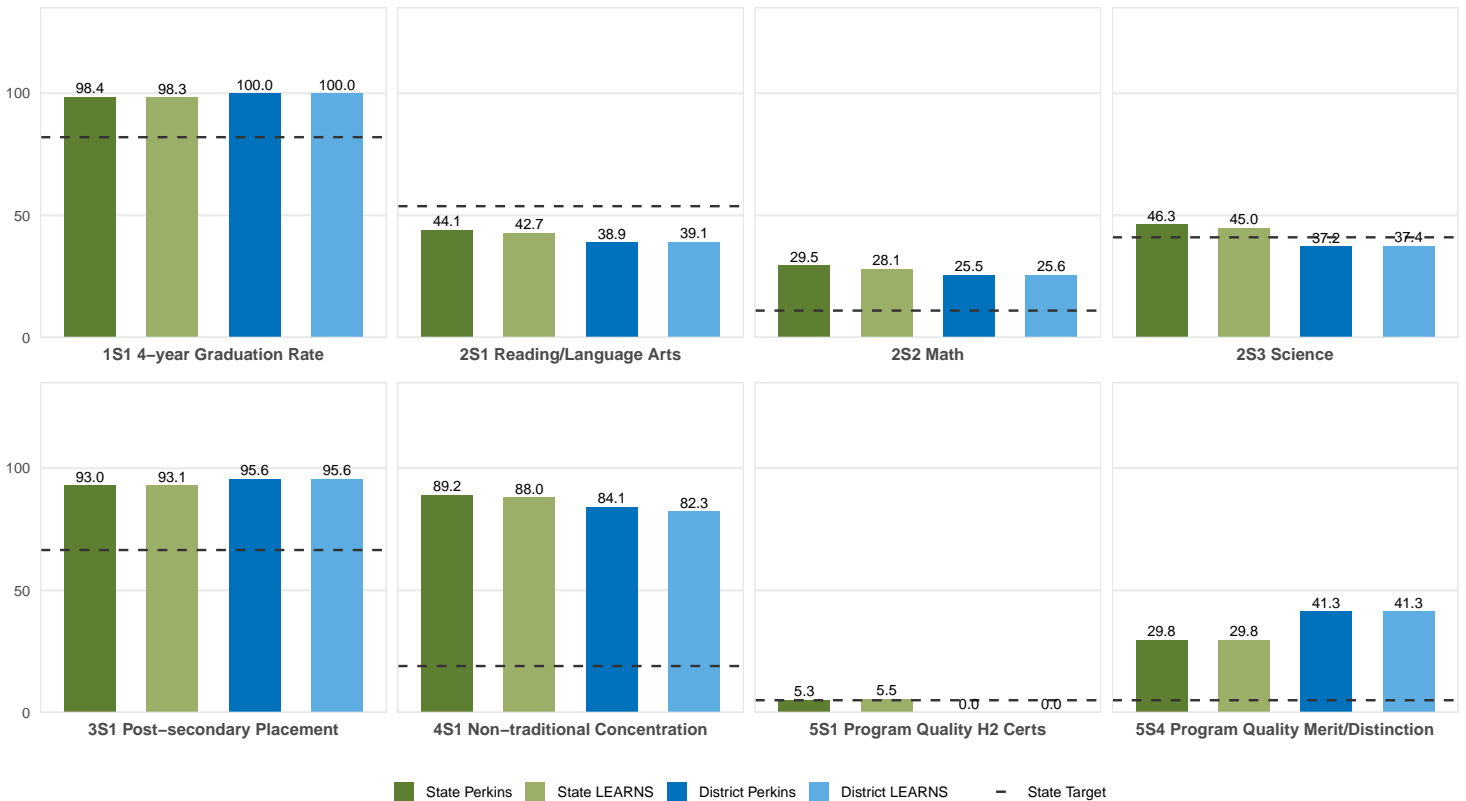

2025 CTE SUMMARY REPORT

STUTTGART SCHOOL DISTRICT

Enrollment includes Grades 8–12 students.

PERFORMANCE SCORES RELATIVE TO TARGETS

CTE Concentrators

A [comprehensive program report](#) is available for more detailed information on all performance measures.