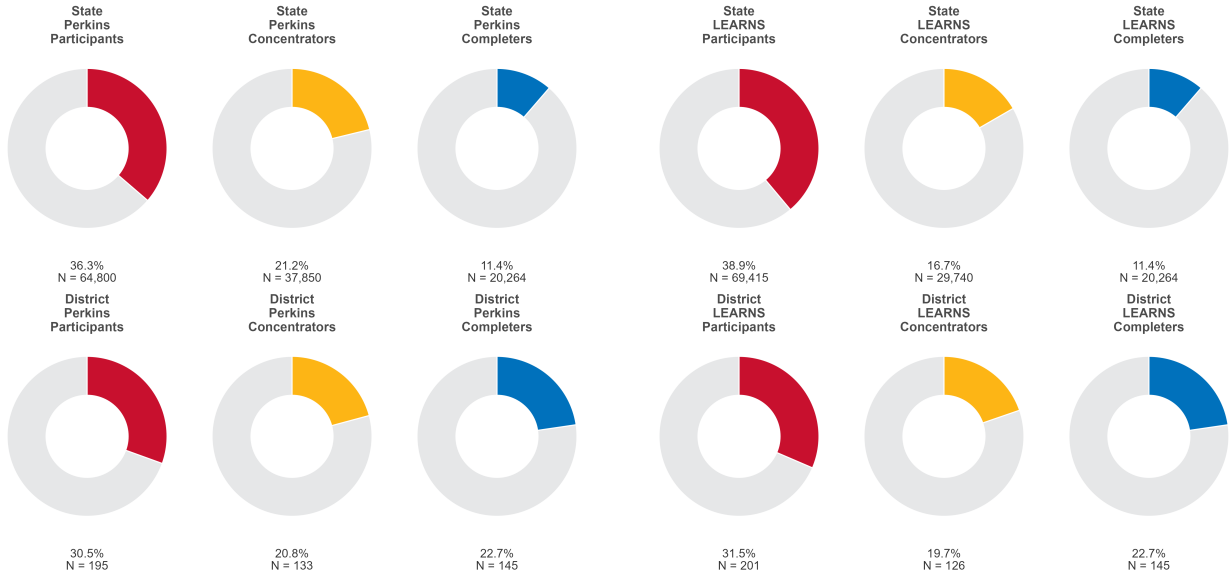

2025 CTE SUMMARY REPORT

HAMBURG SCHOOL DISTRICT

Enrollment includes Grades 8–12 students.

PERFORMANCE SCORES RELATIVE TO TARGETS

CTE Concentrators

A [comprehensive program report](#) is available for more detailed information on all performance measures.