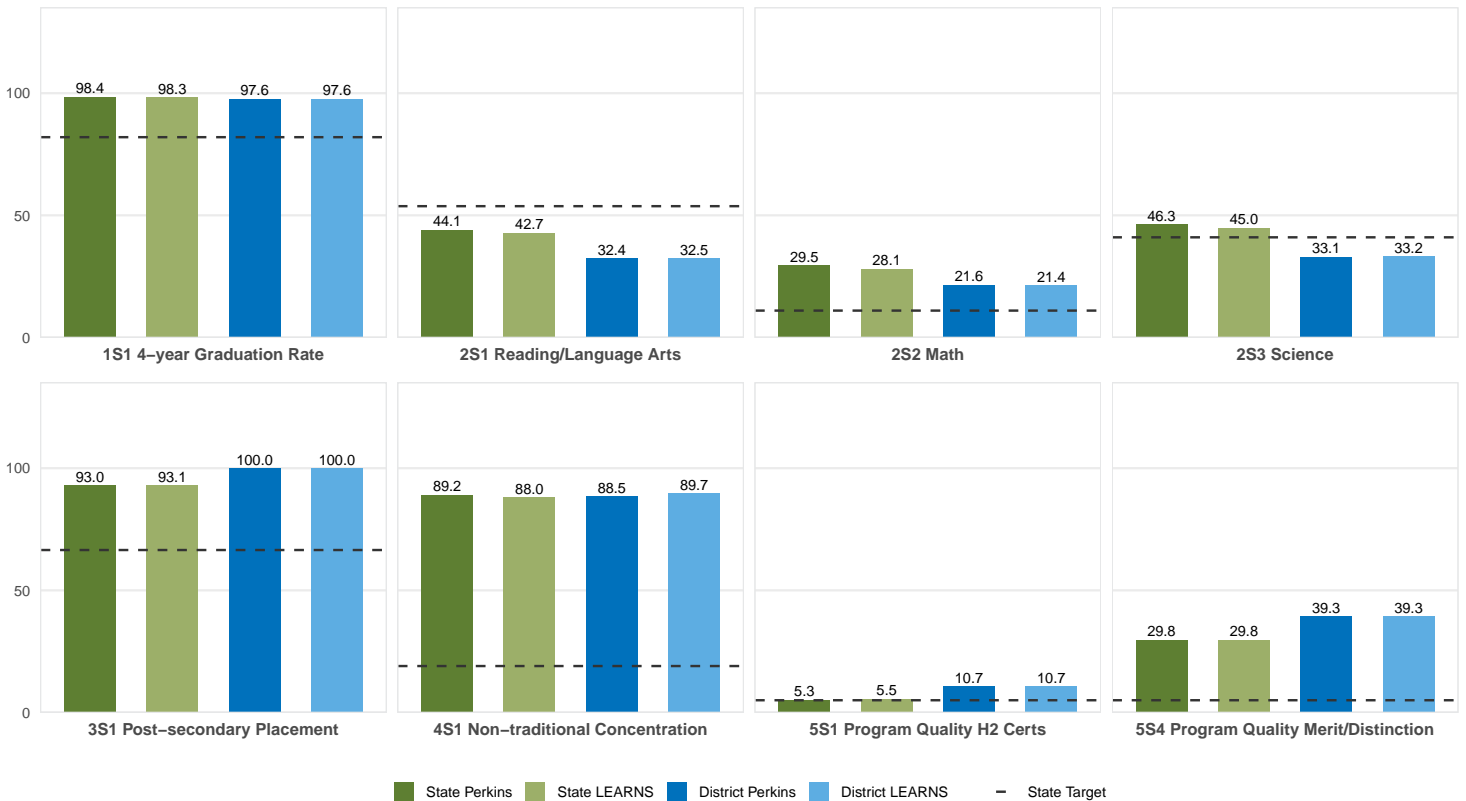

2025 CTE SUMMARY REPORT

HAMBURG SCHOOL DISTRICT

Enrollment includes Grades 8–12 students.

PERFORMANCE SCORES RELATIVE TO TARGETS

CTE Concentrators

A [comprehensive program report](#) is available for more detailed information on all performance measures.