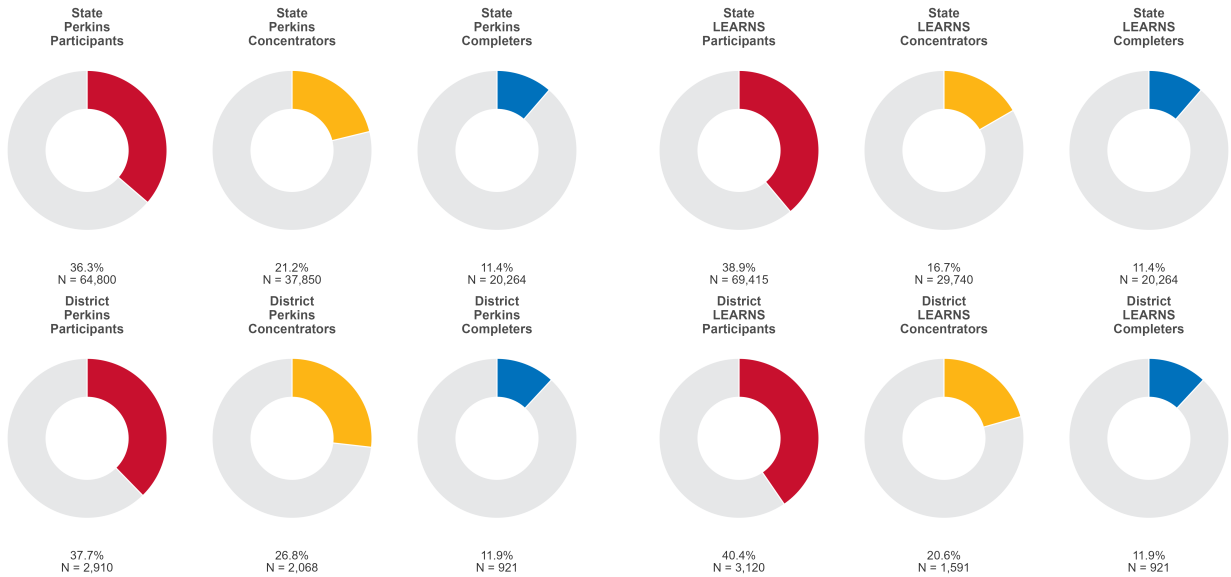

2025 CTE SUMMARY REPORT

BENTONVILLE SCHOOL DISTRICT

Enrollment includes Grades 8–12 students.

PERFORMANCE SCORES RELATIVE TO TARGETS

CTE Concentrators

A [comprehensive program report](#) is available for more detailed information on all performance measures.