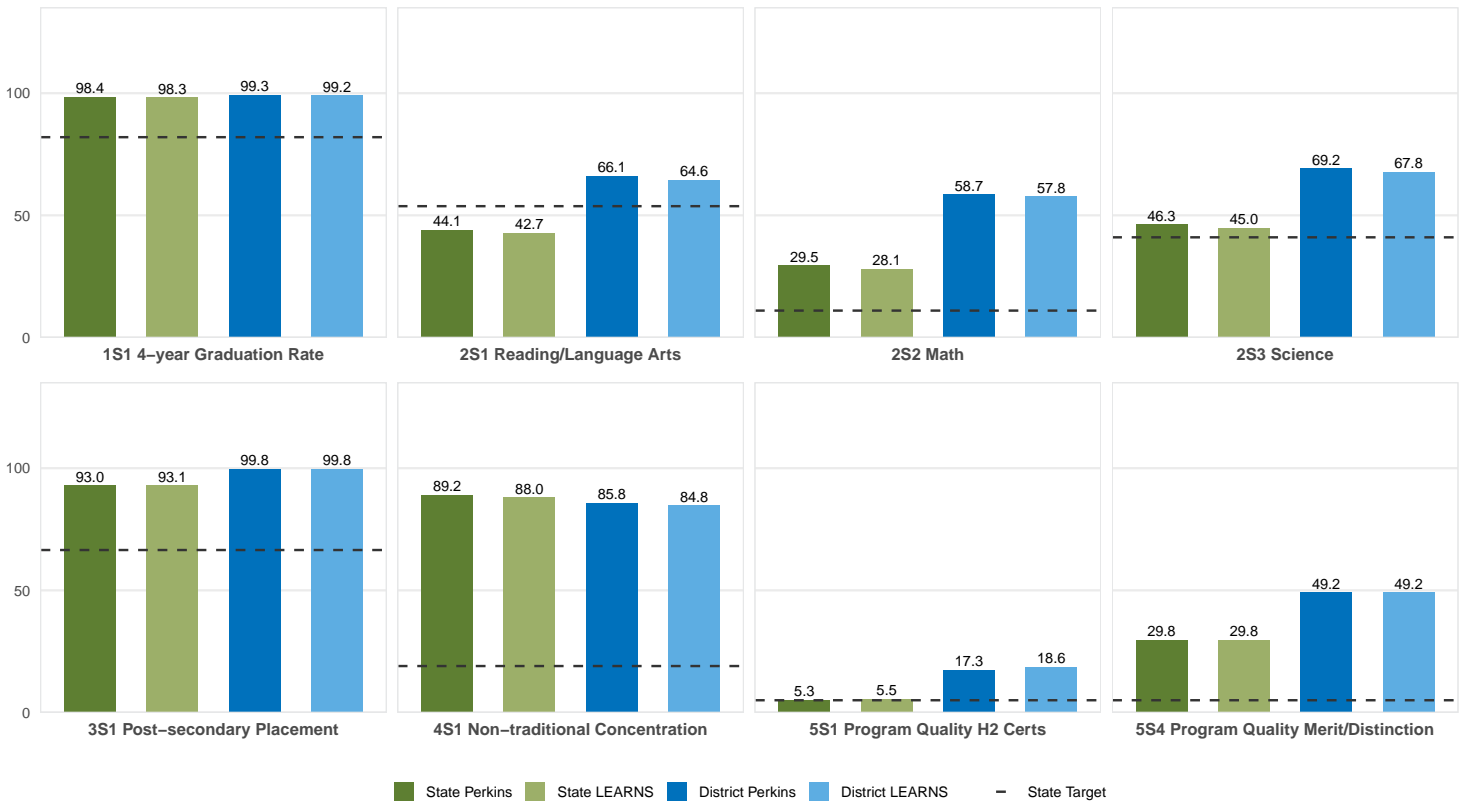

2025 CTE SUMMARY REPORT

BENTONVILLE SCHOOL DISTRICT

Enrollment includes Grades 8–12 students.

PERFORMANCE SCORES RELATIVE TO TARGETS

CTE Concentrators

A [comprehensive program report](#) is available for more detailed information on all performance measures.