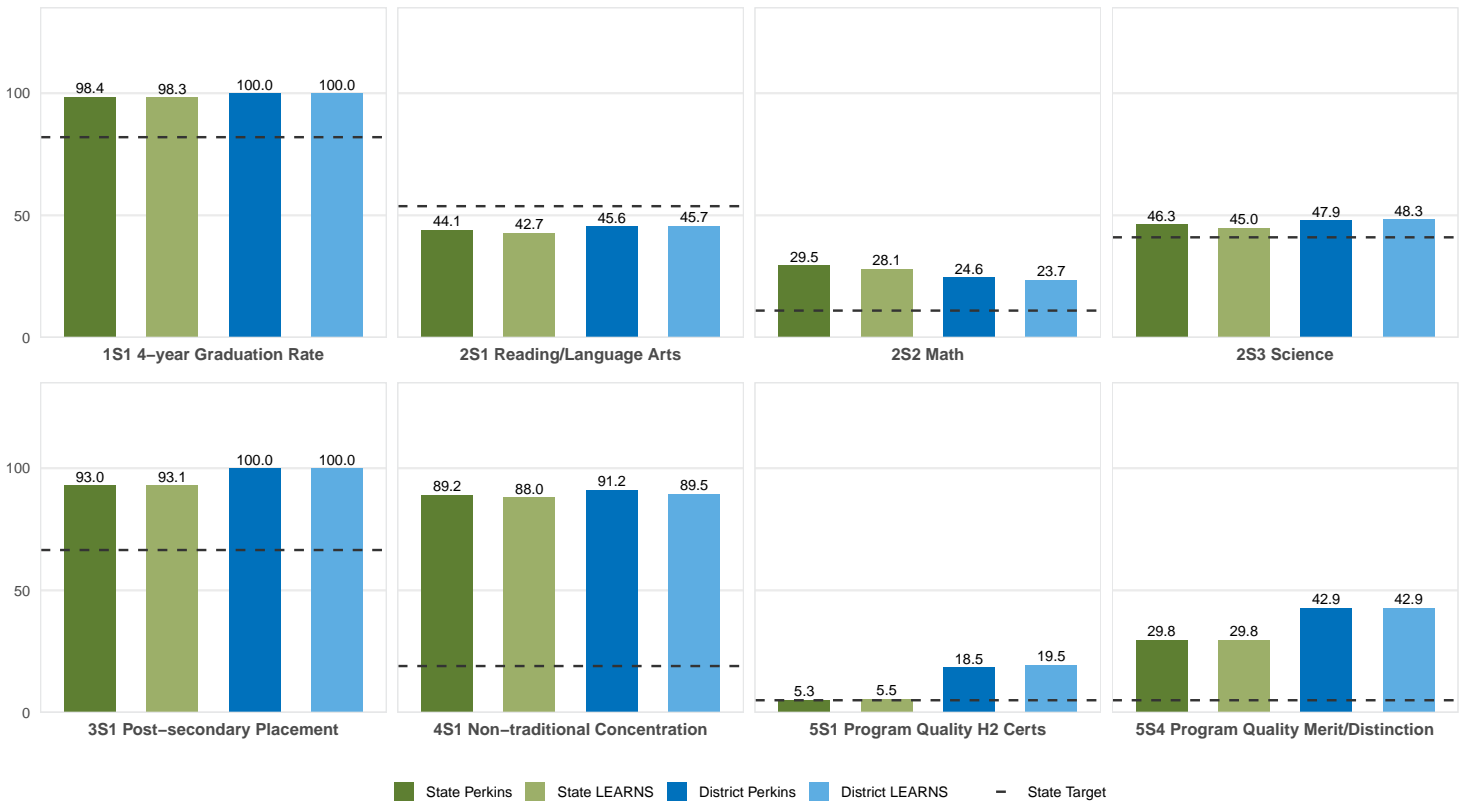

2025 CTE SUMMARY REPORT

GENTRY SCHOOL DISTRICT

Enrollment includes Grades 8–12 students.

PERFORMANCE SCORES RELATIVE TO TARGETS

CTE Concentrators

A [comprehensive program report](#) is available for more detailed information on all performance measures.