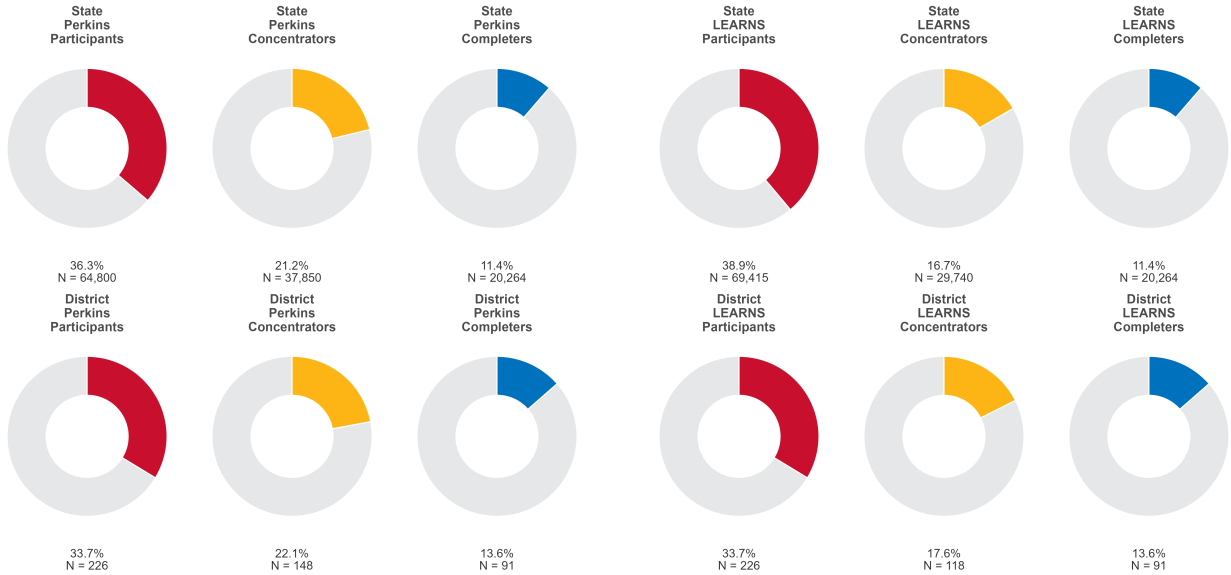

2025 CTE SUMMARY REPORT

GENTRY SCHOOL DISTRICT

Enrollment includes Grades 8–12 students.

PERFORMANCE SCORES RELATIVE TO TARGETS

CTE Concentrators

A [comprehensive program report](#) is available for more detailed information on all performance measures.