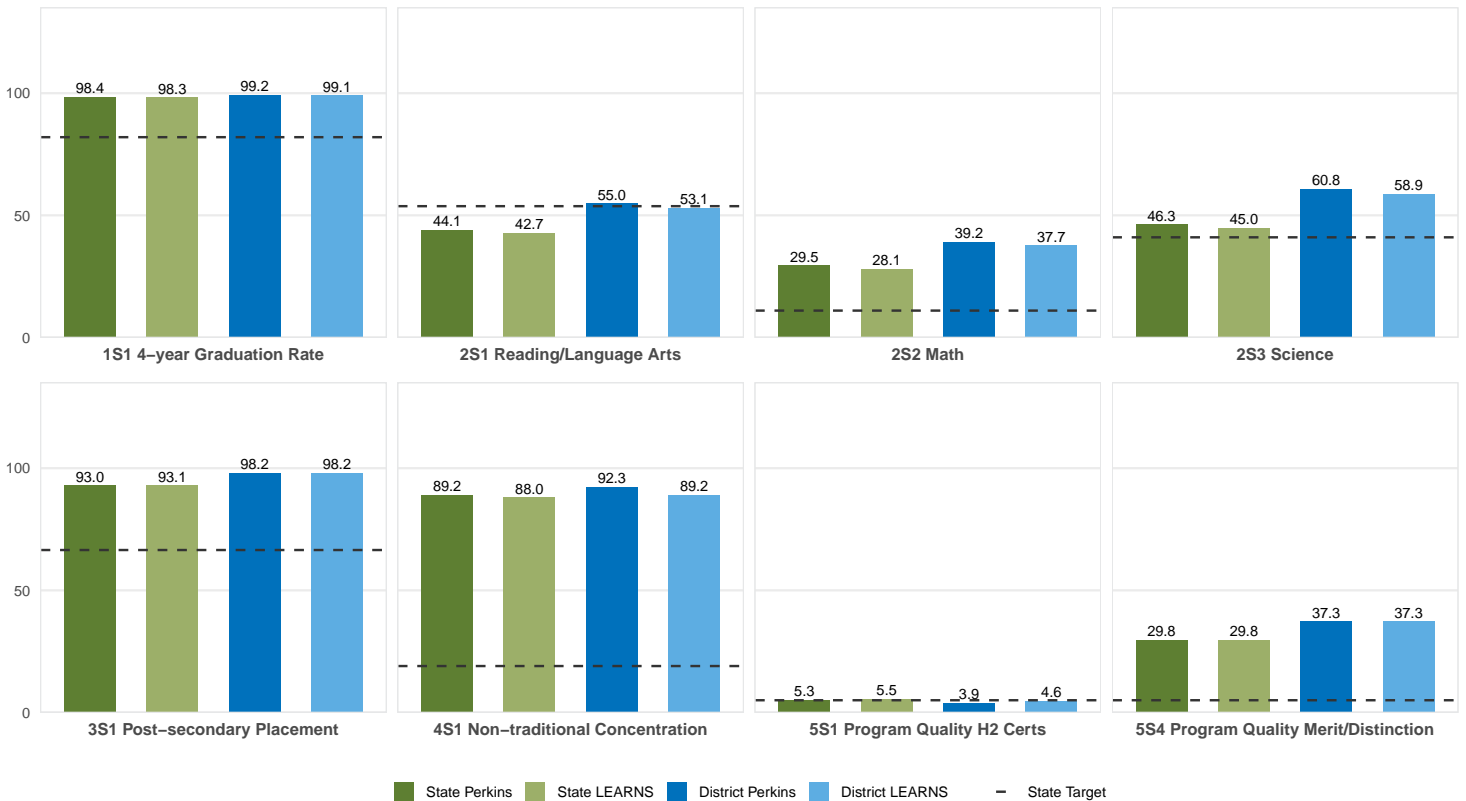

2025 CTE SUMMARY REPORT

GRAVETTE SCHOOL DISTRICT

Enrollment includes Grades 8–12 students.

PERFORMANCE SCORES RELATIVE TO TARGETS

CTE Concentrators

A [comprehensive program report](#) is available for more detailed information on all performance measures.