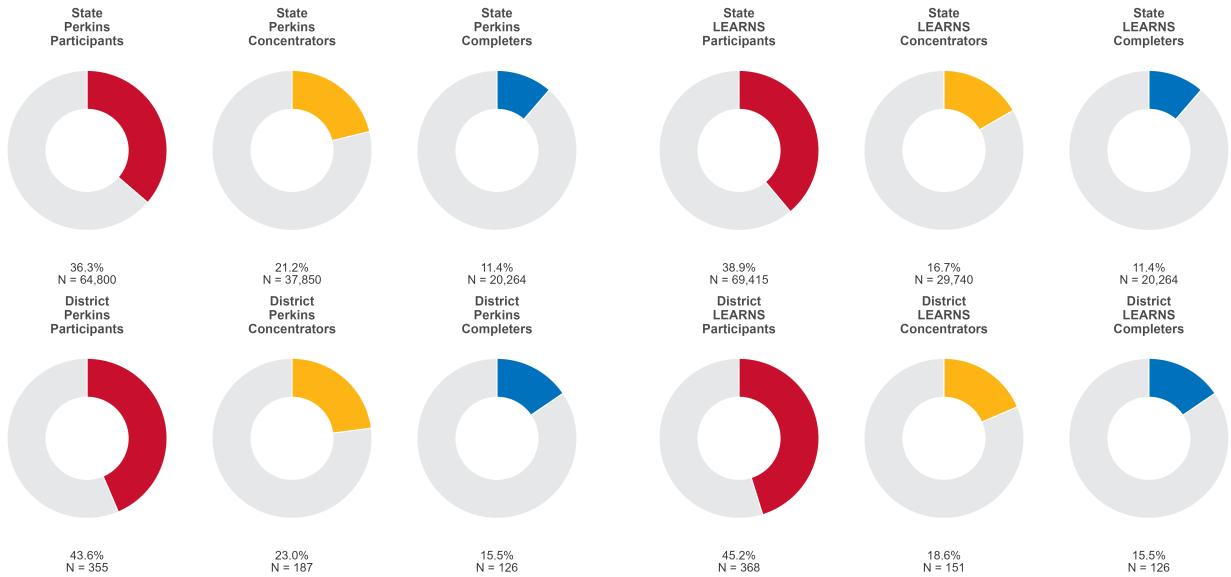

2025 CTE SUMMARY REPORT

GRAVETTE SCHOOL DISTRICT

Enrollment includes Grades 8–12 students.

PERFORMANCE SCORES RELATIVE TO TARGETS

CTE Concentrators

A [comprehensive program report](#) is available for more detailed information on all performance measures.