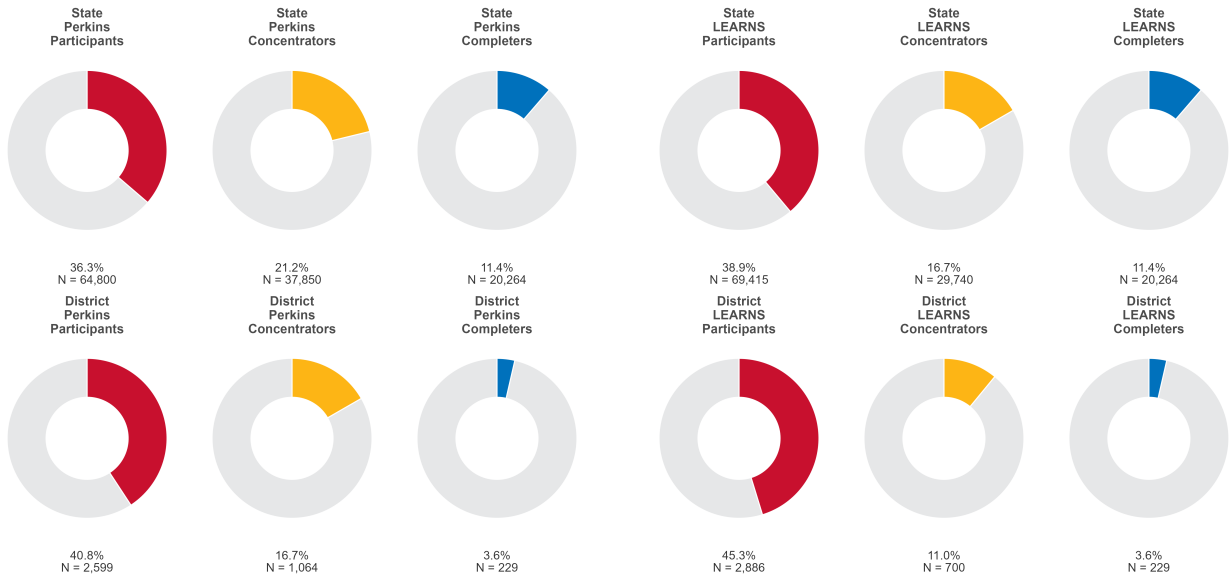

2025 CTE SUMMARY REPORT

ROGERS SCHOOL DISTRICT

Enrollment includes Grades 8–12 students.

PERFORMANCE SCORES RELATIVE TO TARGETS

CTE Concentrators

A [comprehensive program report](#) is available for more detailed information on all performance measures.