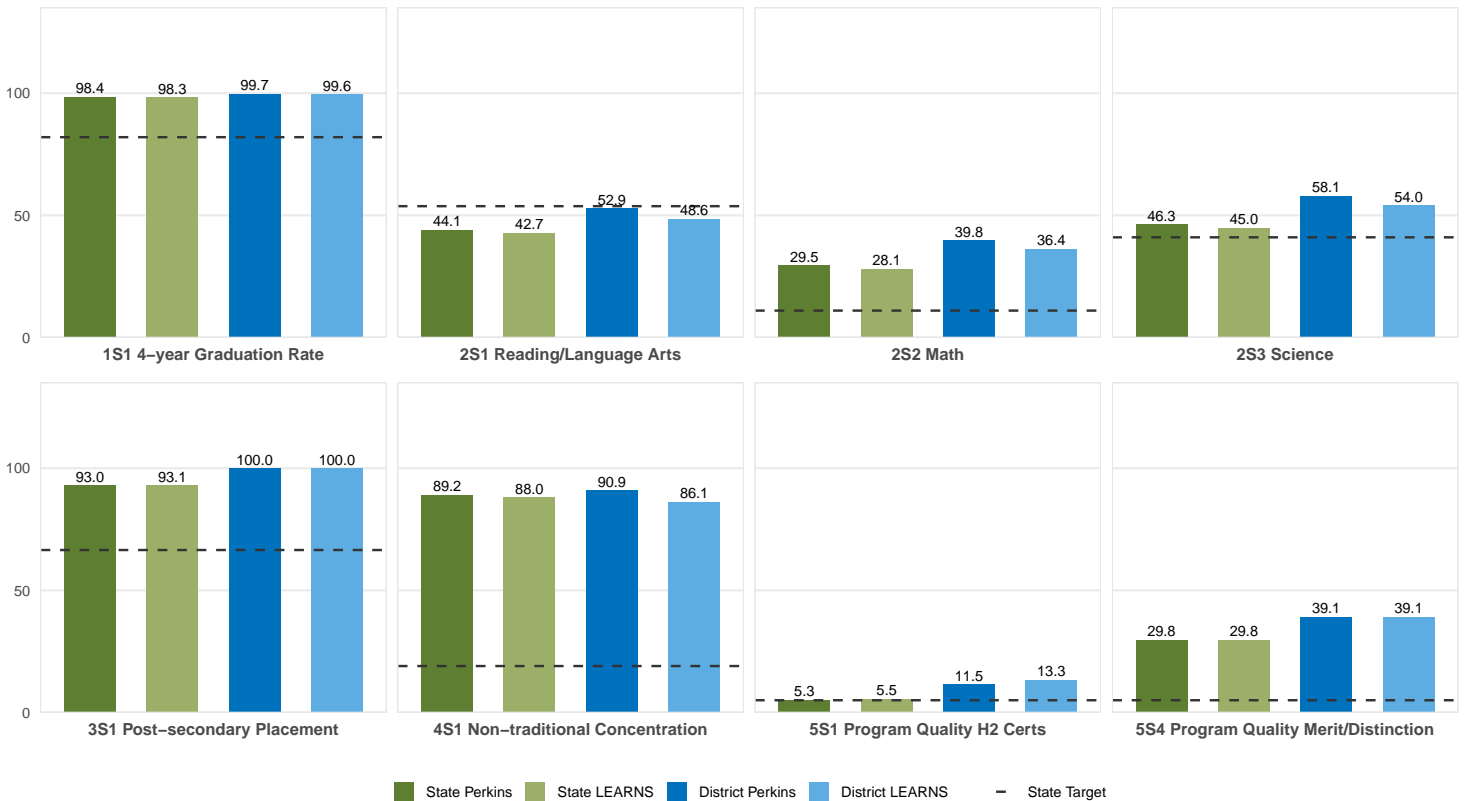

2025 CTE SUMMARY REPORT

ROGERS SCHOOL DISTRICT

Enrollment includes Grades 8–12 students.

PERFORMANCE SCORES RELATIVE TO TARGETS

CTE Concentrators

A [comprehensive program report](#) is available for more detailed information on all performance measures.