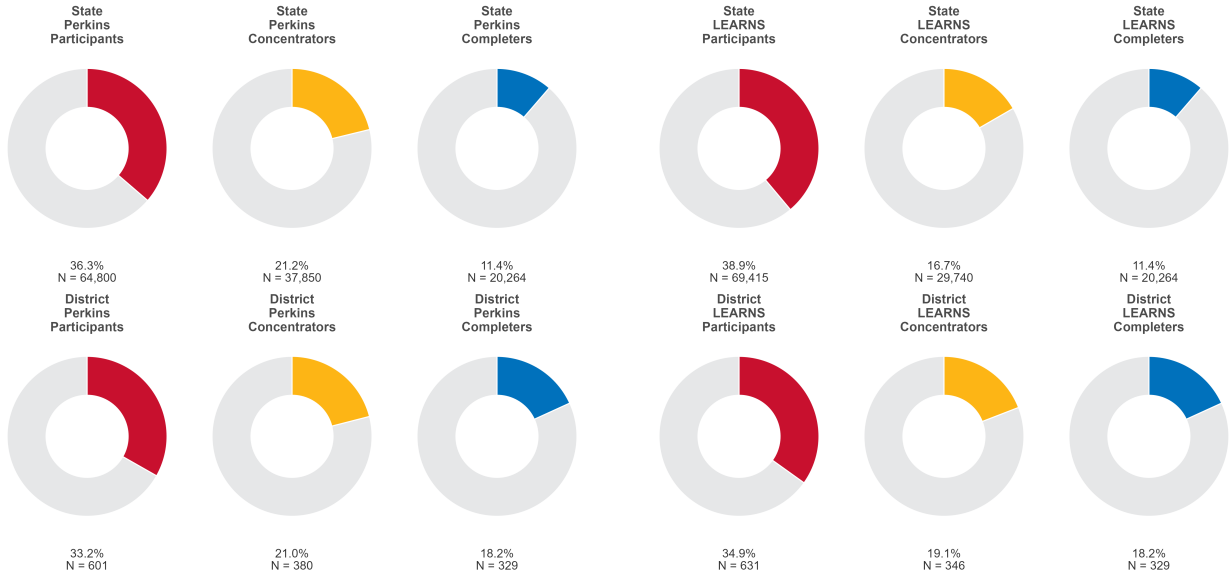

2025 CTE SUMMARY REPORT

SILOAM SPRINGS SCHOOL DISTRICT

Enrollment includes Grades 8–12 students.

PERFORMANCE SCORES RELATIVE TO TARGETS

CTE Concentrators

A [comprehensive program report](#) is available for more detailed information on all performance measures.