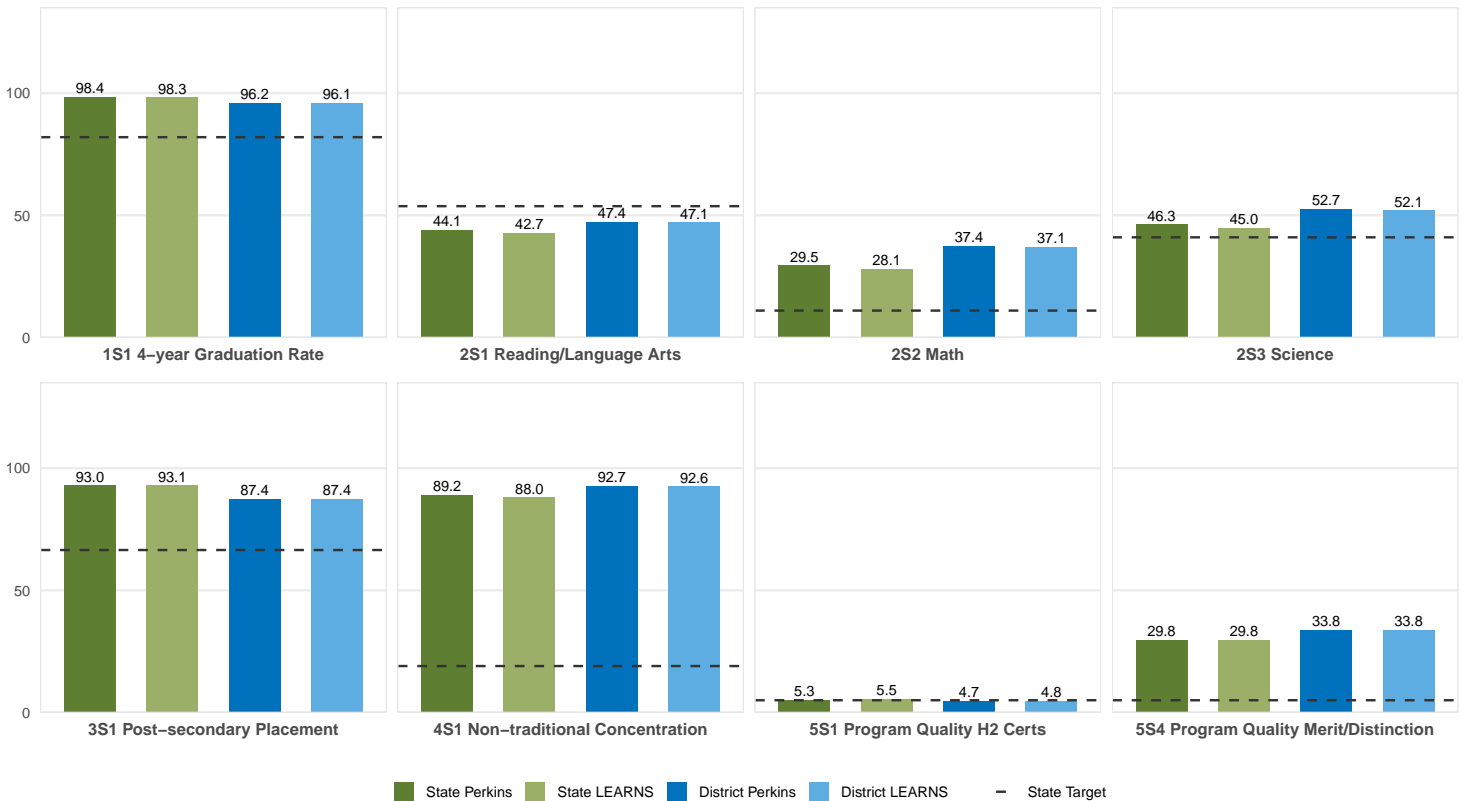

2025 CTE SUMMARY REPORT

SILOAM SPRINGS SCHOOL DISTRICT

Enrollment includes Grades 8–12 students.

PERFORMANCE SCORES RELATIVE TO TARGETS

CTE Concentrators

A [comprehensive program report](#) is available for more detailed information on all performance measures.