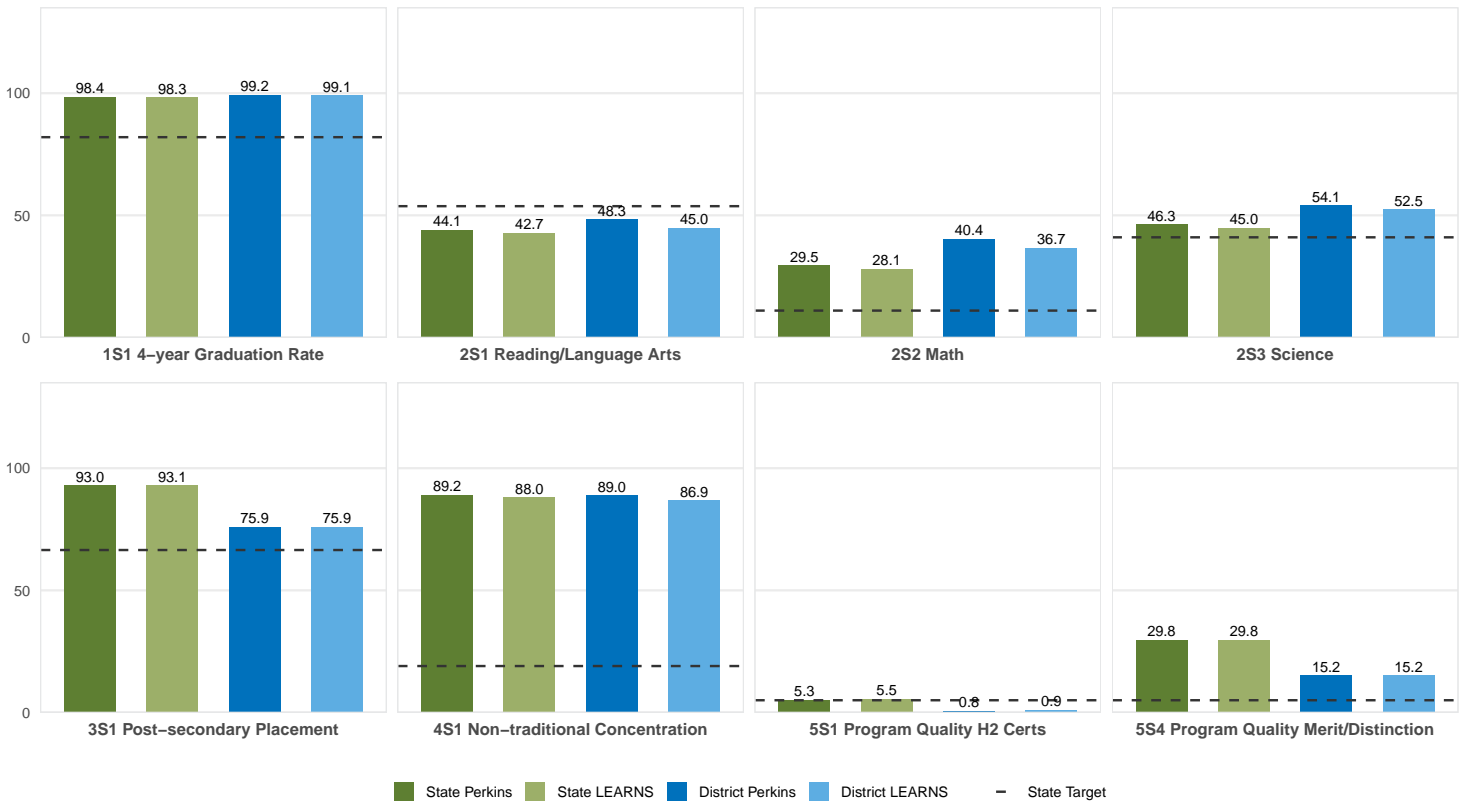

2025 CTE SUMMARY REPORT

PEA RIDGE SCHOOL DISTRICT

Enrollment includes Grades 8–12 students.

PERFORMANCE SCORES RELATIVE TO TARGETS

CTE Concentrators

A [comprehensive program report](#) is available for more detailed information on all performance measures.