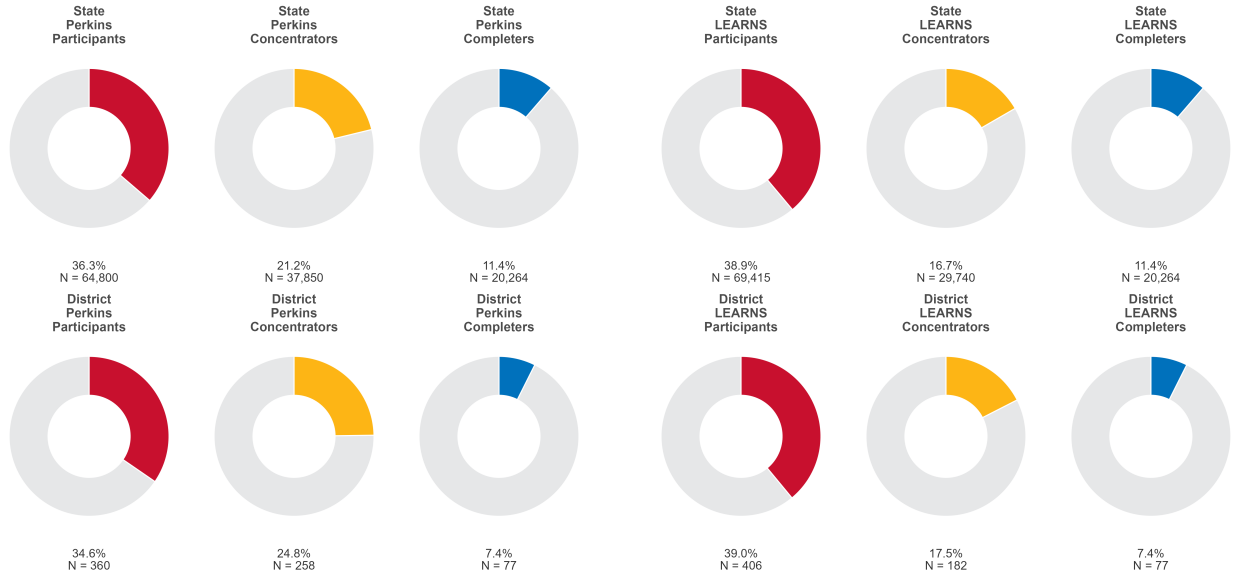

2025 CTE SUMMARY REPORT

PEA RIDGE SCHOOL DISTRICT

Enrollment includes Grades 8–12 students.

PERFORMANCE SCORES RELATIVE TO TARGETS

CTE Concentrators

A [comprehensive program report](#) is available for more detailed information on all performance measures.