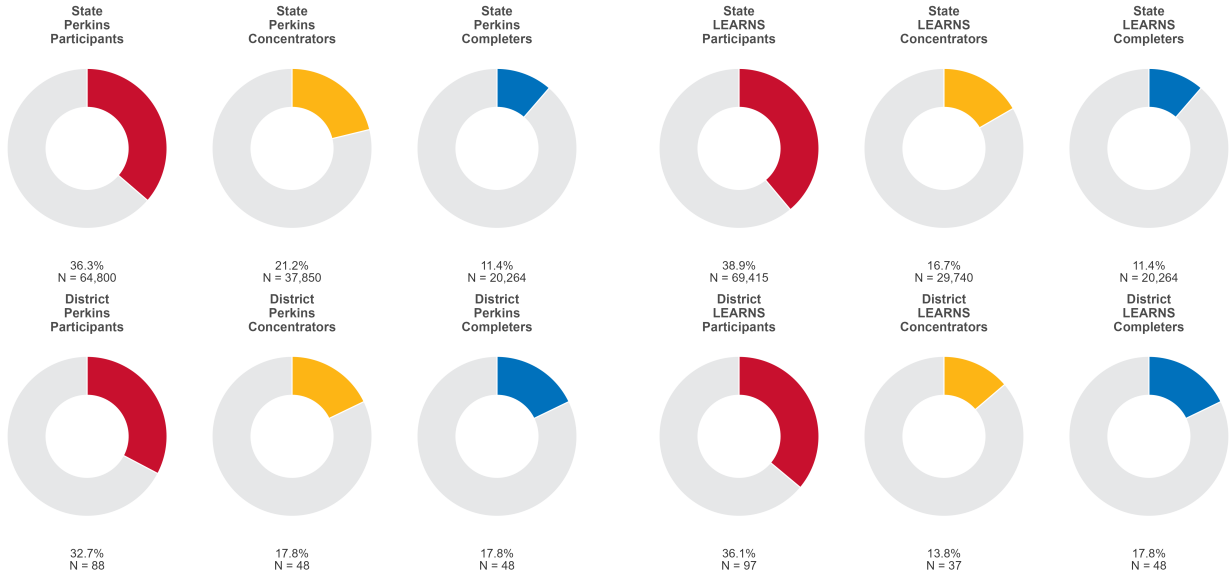

2025 CTE SUMMARY REPORT

EUREKA SPRINGS SCHOOL DISTRICT

Enrollment includes Grades 8–12 students.

PERFORMANCE SCORES RELATIVE TO TARGETS

CTE Concentrators

A [comprehensive program report](#) is available for more detailed information on all performance measures.