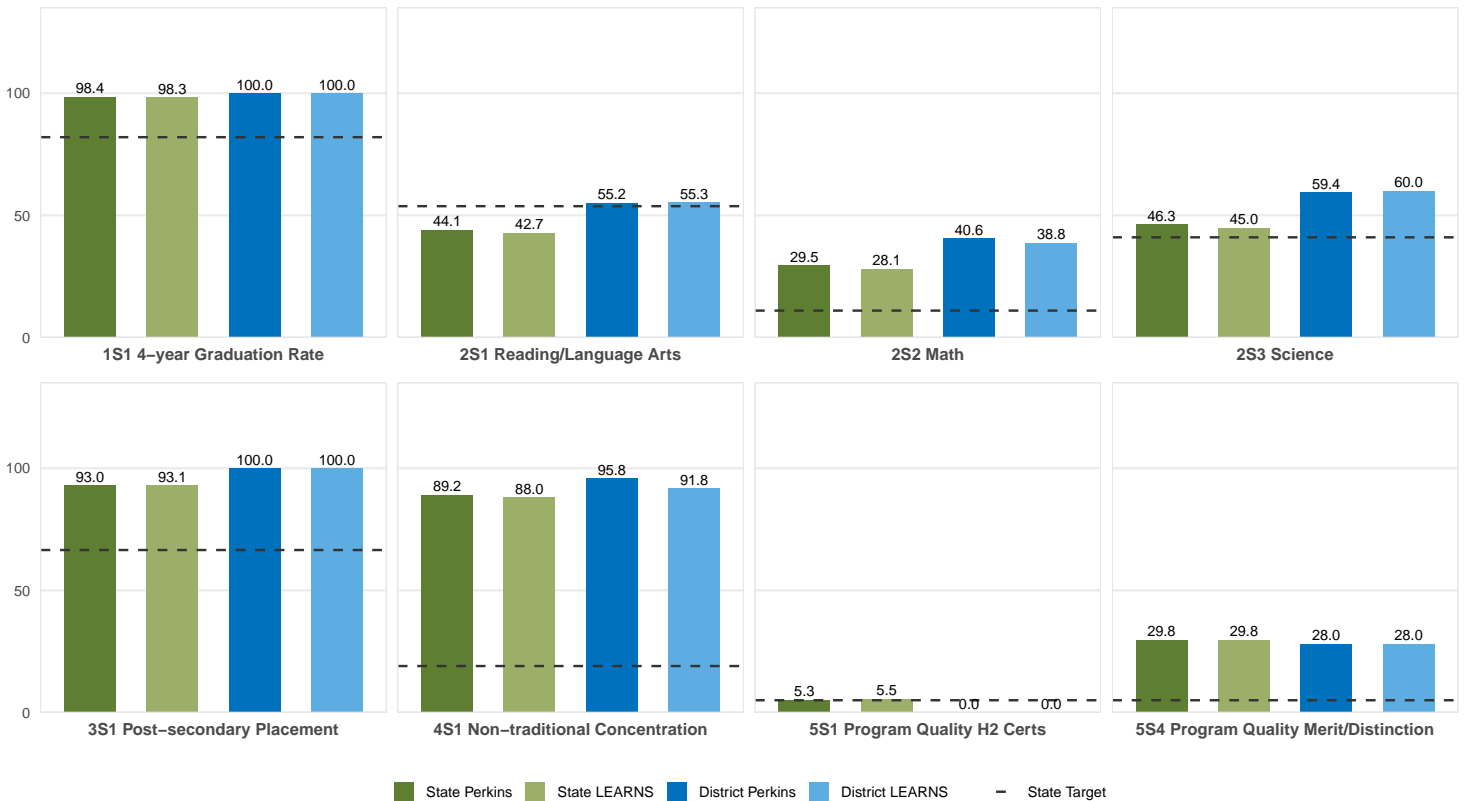

2025 CTE SUMMARY REPORT

EUREKA SPRINGS SCHOOL DISTRICT

Enrollment includes Grades 8–12 students.

PERFORMANCE SCORES RELATIVE TO TARGETS

CTE Concentrators

A [comprehensive program report](#) is available for more detailed information on all performance measures.