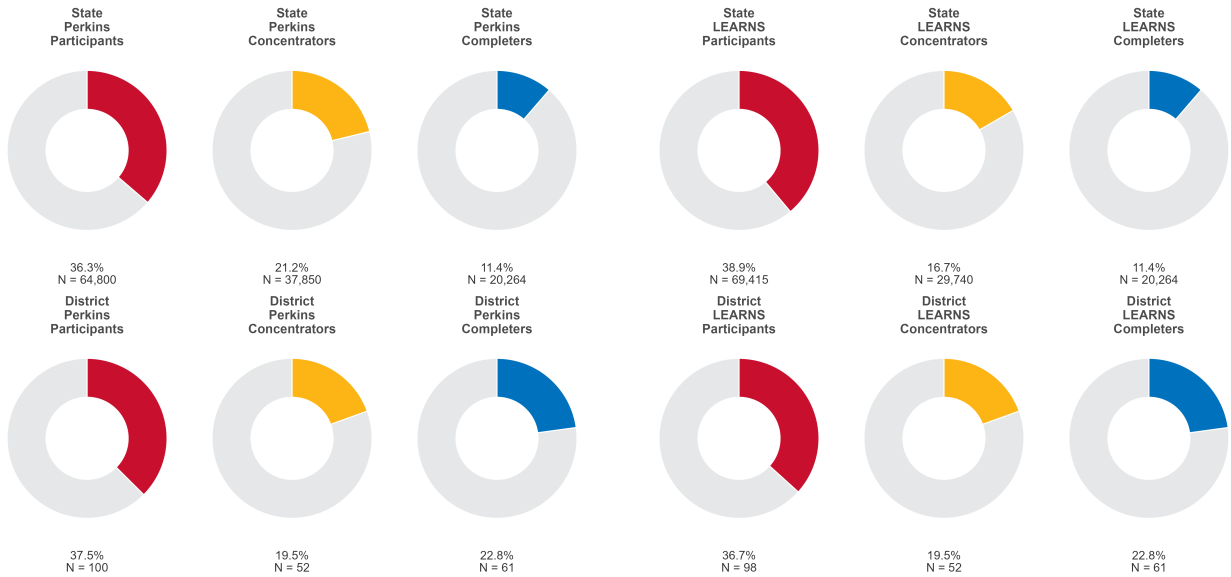

2025 CTE SUMMARY REPORT

PIGGOTT SCHOOL DISTRICT

Enrollment includes Grades 8–12 students.

PERFORMANCE SCORES RELATIVE TO TARGETS

CTE Concentrators

A [comprehensive program report](#) is available for more detailed information on all performance measures.