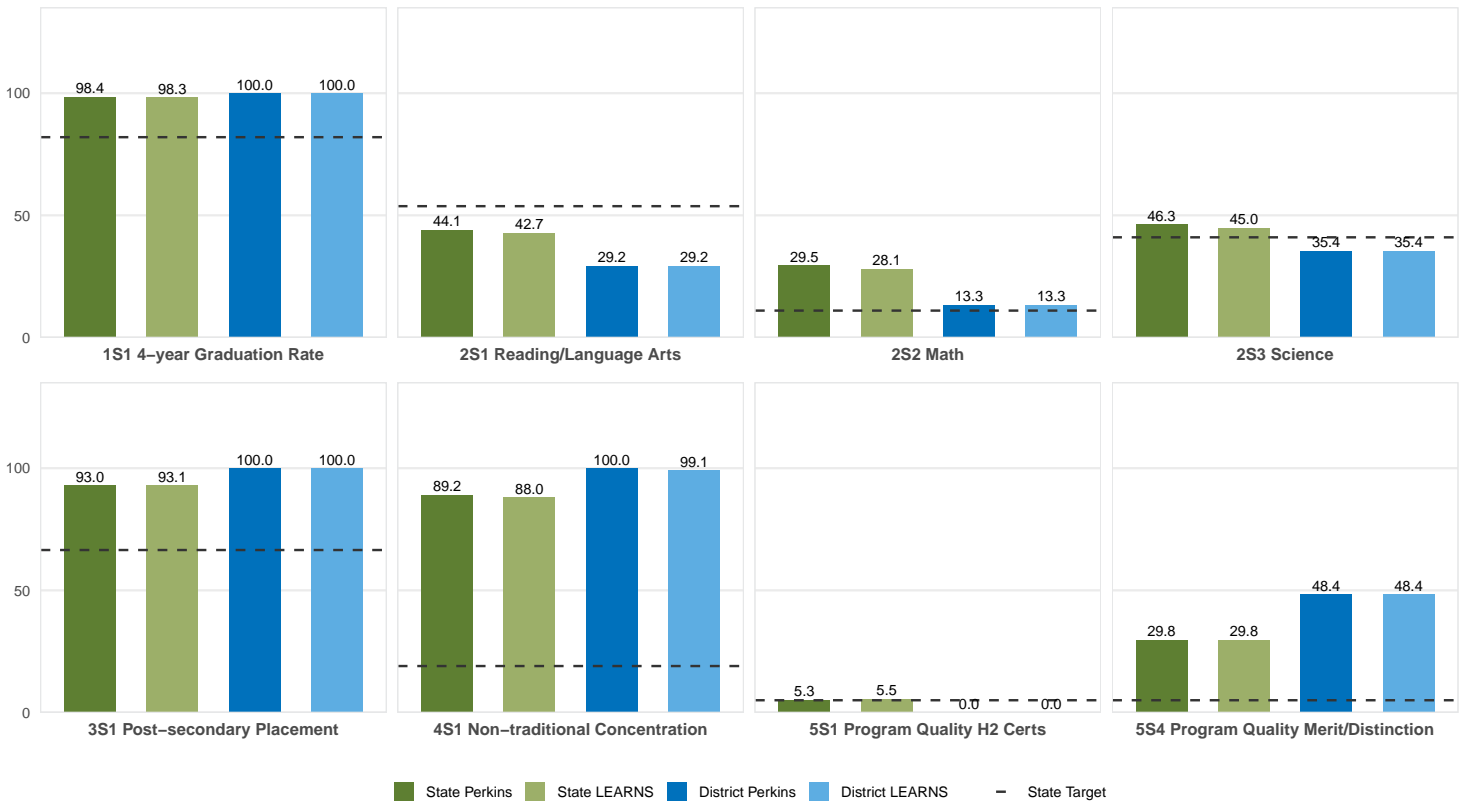

2025 CTE SUMMARY REPORT

PIGGOTT SCHOOL DISTRICT

Enrollment includes Grades 8–12 students.

PERFORMANCE SCORES RELATIVE TO TARGETS

CTE Concentrators

A [comprehensive program report](#) is available for more detailed information on all performance measures.