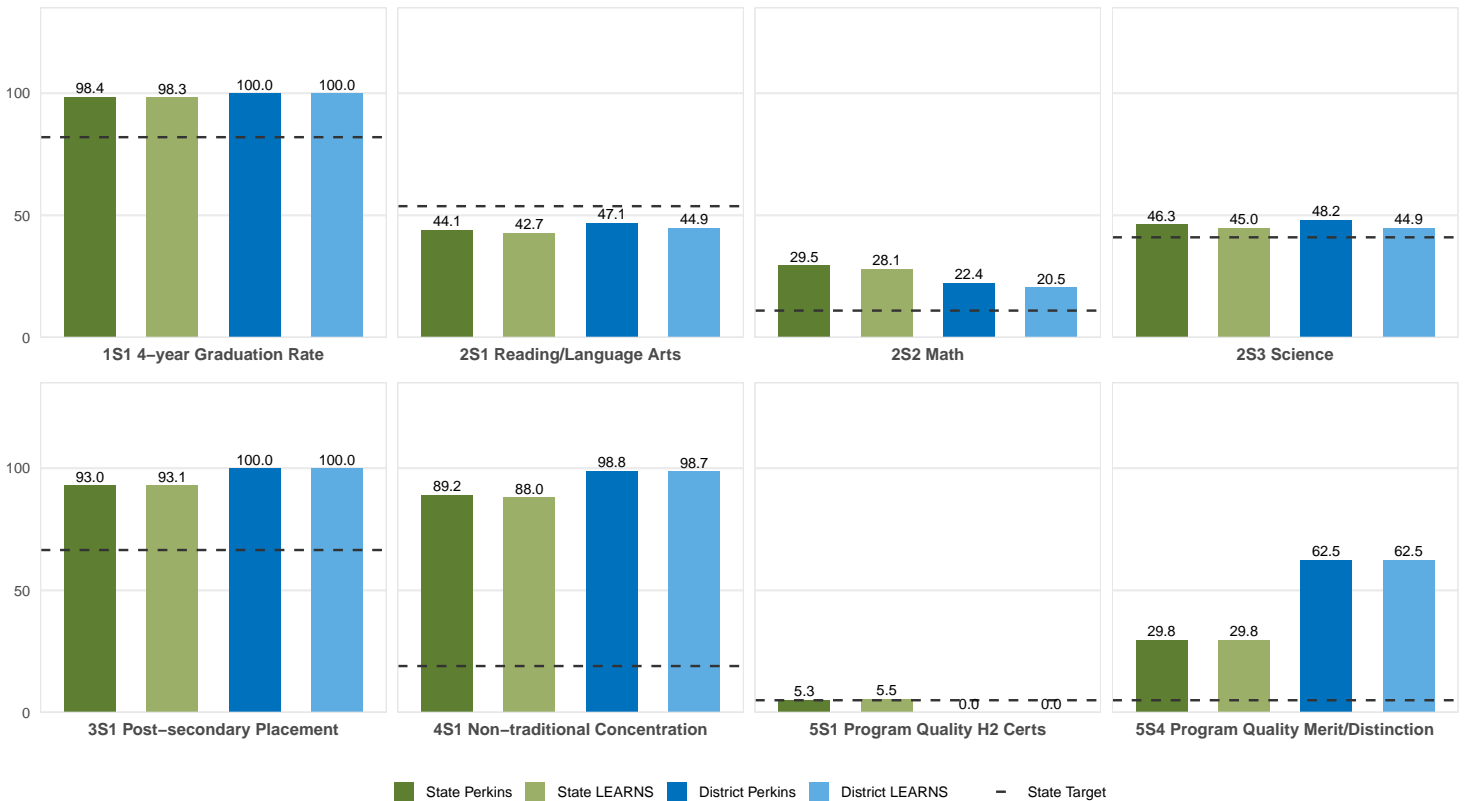

2025 CTE SUMMARY REPORT

CONCORD SCHOOL DISTRICT

Enrollment includes Grades 8–12 students.

PERFORMANCE SCORES RELATIVE TO TARGETS

CTE Concentrators

A [comprehensive program report](#) is available for more detailed information on all performance measures.