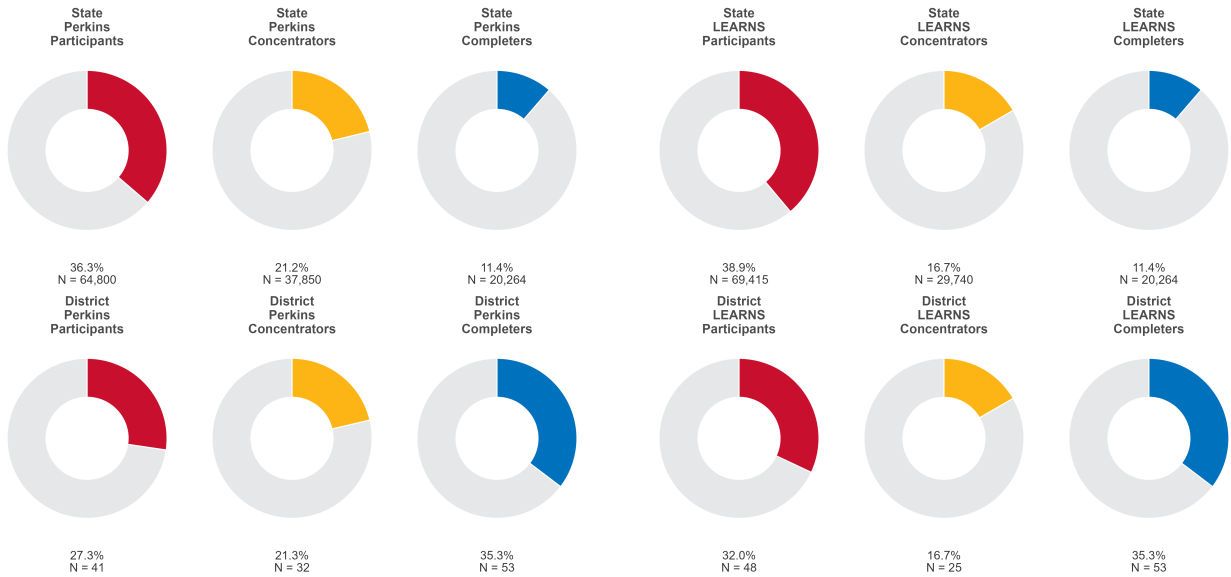

2025 CTE SUMMARY REPORT

CONCORD SCHOOL DISTRICT

Enrollment includes Grades 8–12 students.

PERFORMANCE SCORES RELATIVE TO TARGETS

CTE Concentrators

A [comprehensive program report](#) is available for more detailed information on all performance measures.