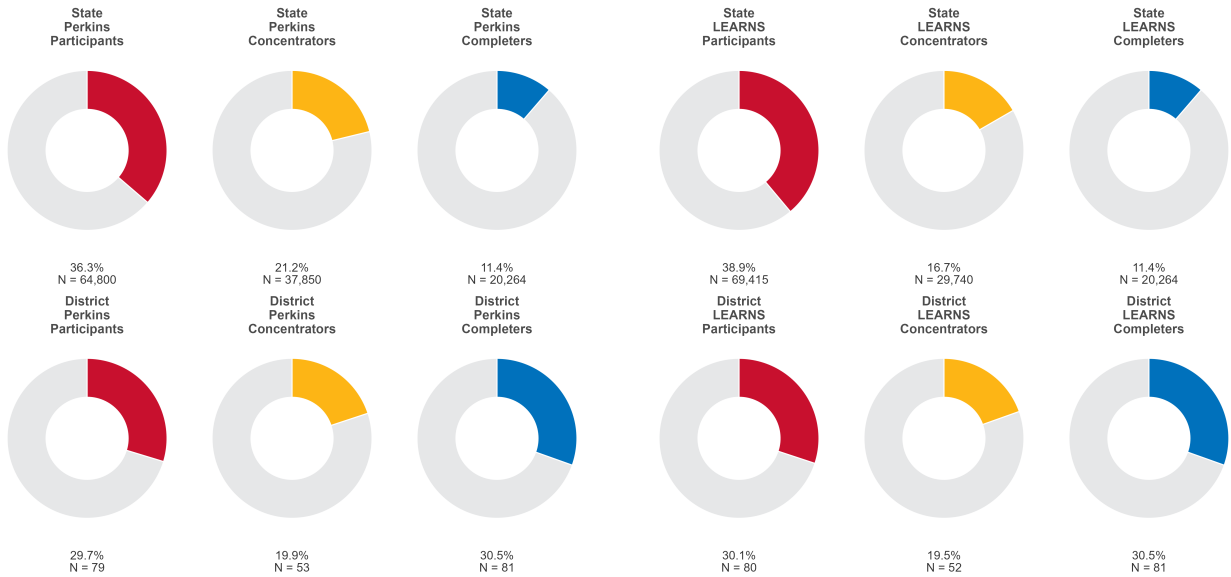

2025 CTE SUMMARY REPORT

CLEVELAND COUNTY SCHOOL DISTRICT

Enrollment includes Grades 8–12 students.

PERFORMANCE SCORES RELATIVE TO TARGETS

CTE Concentrators

A [comprehensive program report](#) is available for more detailed information on all performance measures.