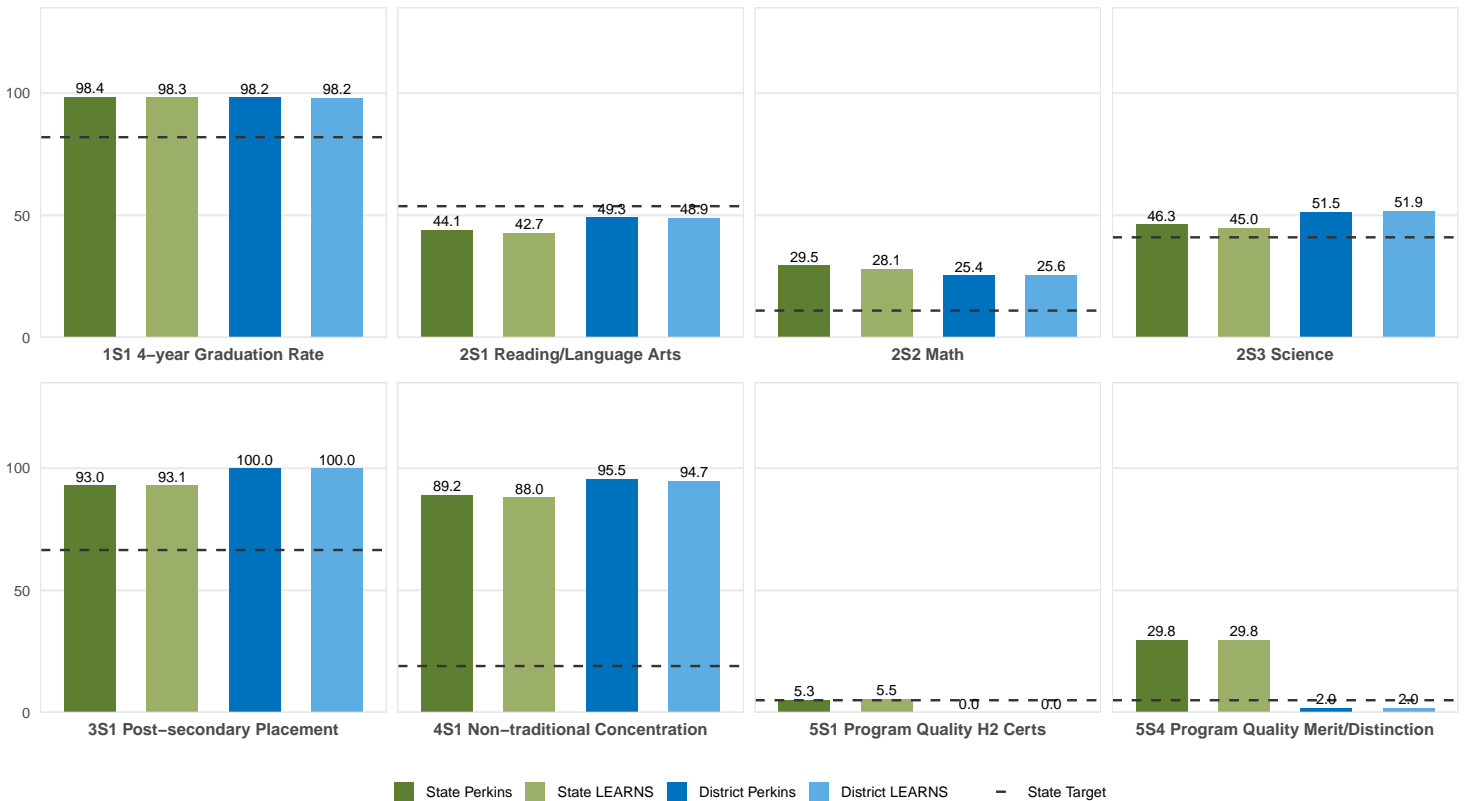

2025 CTE SUMMARY REPORT

CLEVELAND COUNTY SCHOOL DISTRICT

Enrollment includes Grades 8–12 students.

PERFORMANCE SCORES RELATIVE TO TARGETS

CTE Concentrators

A [comprehensive program report](#) is available for more detailed information on all performance measures.