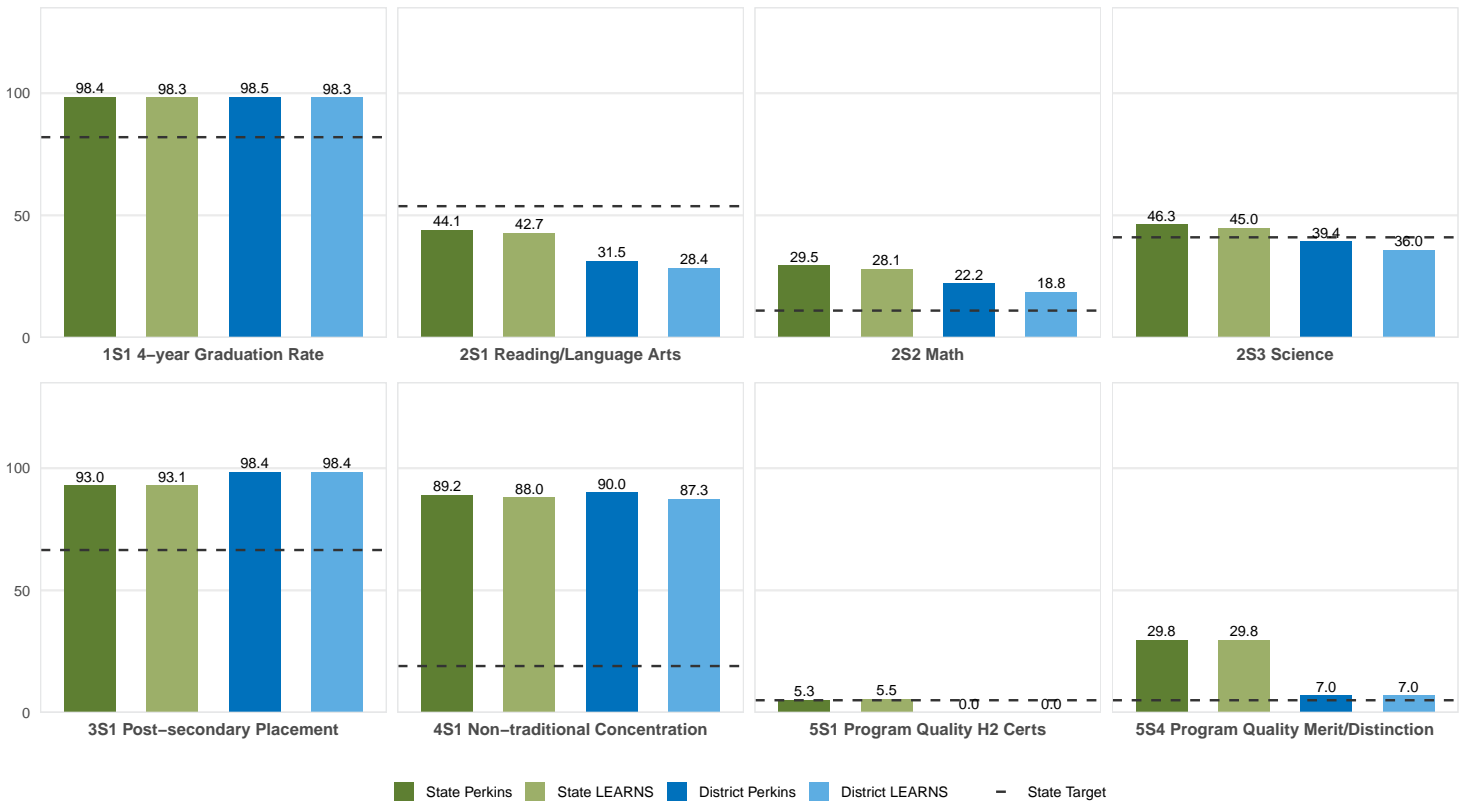

2025 CTE SUMMARY REPORT

MAGNOLIA SCHOOL DISTRICT

Enrollment includes Grades 8–12 students.

PERFORMANCE SCORES RELATIVE TO TARGETS

CTE Concentrators

A [comprehensive program report](#) is available for more detailed information on all performance measures.