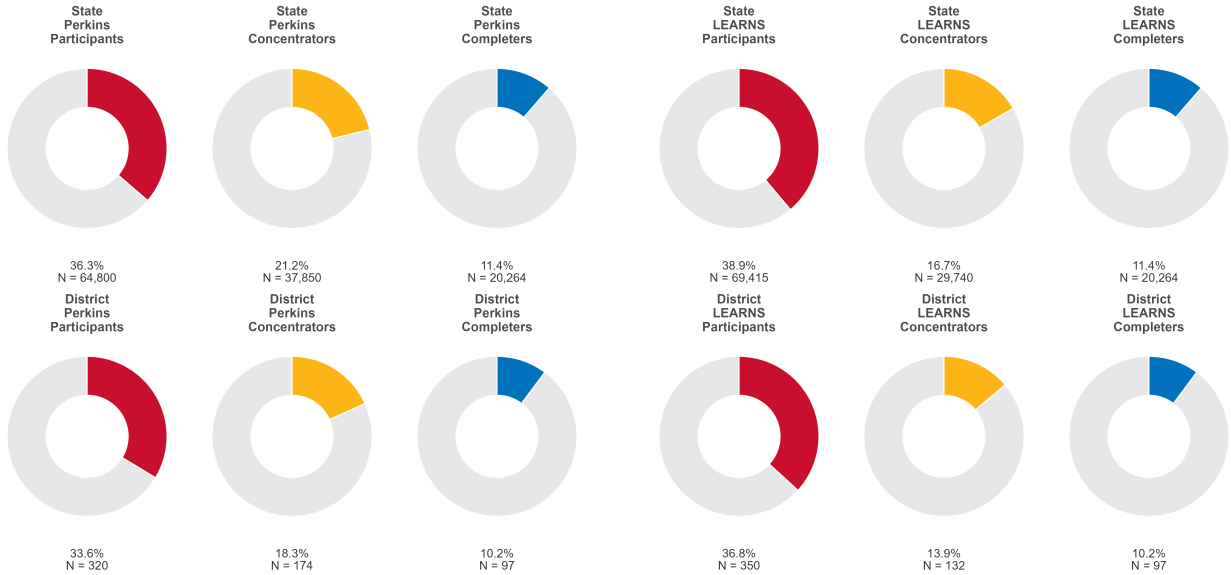

2025 CTE SUMMARY REPORT

MAGNOLIA SCHOOL DISTRICT

Enrollment includes Grades 8–12 students.

PERFORMANCE SCORES RELATIVE TO TARGETS

CTE Concentrators

A [comprehensive program report](#) is available for more detailed information on all performance measures.