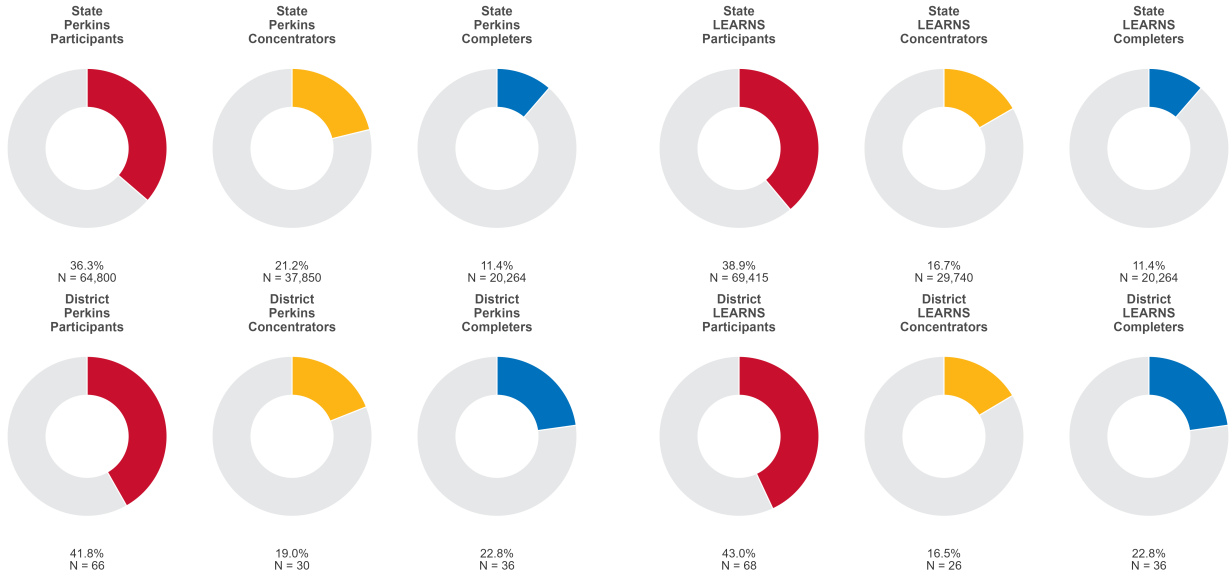

2025 CTE SUMMARY REPORT

NEMO VISTA SCHOOL DISTRICT

Enrollment includes Grades 8–12 students.

PERFORMANCE SCORES RELATIVE TO TARGETS

CTE Concentrators

A [comprehensive program report](#) is available for more detailed information on all performance measures.