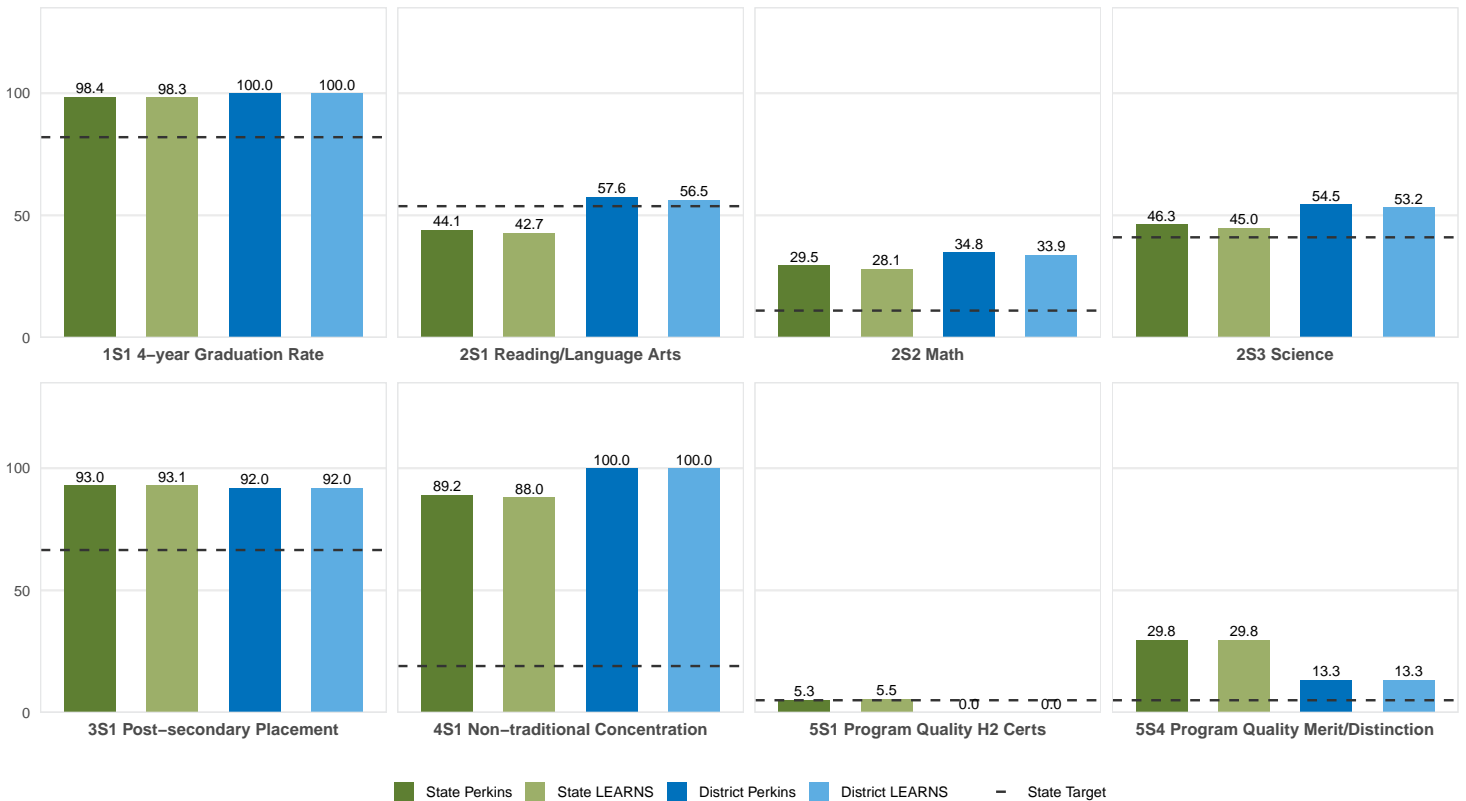

2025 CTE SUMMARY REPORT

NEMO VISTA SCHOOL DISTRICT

Enrollment includes Grades 8–12 students.

PERFORMANCE SCORES RELATIVE TO TARGETS

CTE Concentrators

A [comprehensive program report](#) is available for more detailed information on all performance measures.